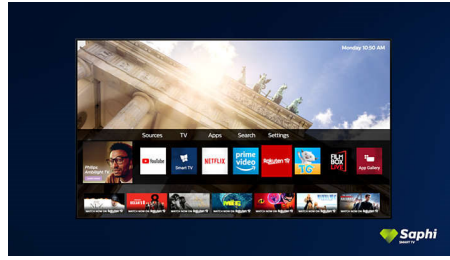

SAPHI smart TV

The fast, intuitive SAPHI operating system makes your Philips smart TV a real pleasure to use. Enjoy great picture quality and one-button access to a clear icon-based menu. Operate your TV with ease, and quickly navigate to popular Philips smart TV apps.

HDMI connectivity

Ready for gaming

Your Philips TV boasts the latest HDMI connectivity, and it automatically switches to a low-latency setting when you start playing a game on your console.

Design

Looking for a TV that fits with your room? This 4K smart TV is dressed for the occasion! The virtually bezel-free screen goes with just about any interior scheme. While the slim feet make

50PUS7506/12

it seem as if the screen is floating above your TV unit or table.

Design

Black matte bezel. Slender feet.