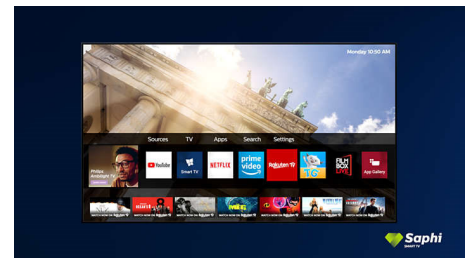

50PUS7506/12

it seem as if the screen is floating above your TV unit or table.

Design

Black matte bezel. Slender feet.

SAPHI TV Collection

Philips TV Collection. Netflix, Prime Video and more.

Saphi Smart TV

SAPHI is a fast, intuitive operating system that makes your Philips Smart TV a real pleasure to use. Enjoy great picture quality and one-button access to a clear icon-based menu. Operate your TV with ease and quickly navigate to popular Philips Smart TV apps including YouTube, Netflix and more.