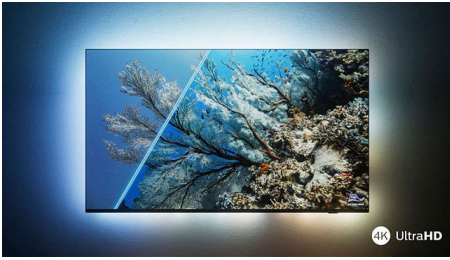

4K UHD LED Smart TV
126 cm (50") Dolby Vision and Dolby Atmos, Smart TV

Highlights

Supports all major HDR formats

Your Philips 4K UHD TV is compatible with all major HDR formats, including Dolby Vision. Whether it's a must-watch series or the latest video game, shadows will be deeper. Bright surfaces will shine. Colours will be truer.