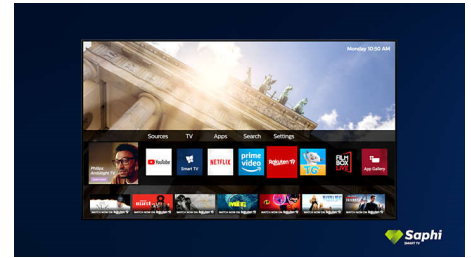

50PUS7506/12

it seem as if the screen is floating above your TV unit or table.

Design

Black matte bezel. Slender feet.

SAPHI TV Collection

Philips TV Collection. Netflix, Prime Video and more.

Saphi Smart TV

SAPHI is a fast, intuitive operating system that makes your Philips Smart TV a real pleasure to use. Enjoy great picture quality and one-button access to a clear icon-based menu. Operate your TV with ease and quickly navigate to popular Philips Smart TV apps including YouTube, Netflix and more.