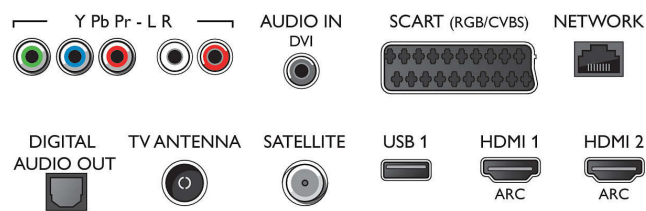

Especificações

Ambilight

- Funcionalidades Ambilight: Ambilight+Hue incorporado, Ambilight música, Modo de jogo, Adaptável à cor da parede, Modo Lounge light
- Versão da Ambilight: em 2 lados

2 colunas frequências médias e altas 10 W, subwoofer 30 W

- Rácio de visualização: 16:9
- Tamanho do ecrã na diagonal (pol.): 32 polegada
- Tamanho do ecrã na diagonal (métrico): 80 cm
- Visor: LED Full HD

- Resolução do painel: 1920x1080p
- Brilho: 300 cd/m²
- Melhoramento de imagem: Pixel Plus HD
- Relação máxima da luminância: 65 %

Resolução suportada do ecrã

- Entradas para computador em todos os HDMI: @60 Hz, até FHD 1920x1080@60 Hz
- Entradas de vídeo em todos os HDMI: @ 24, 25, 30, 50, 60 Hz, até FHD 1920x1080p

Sintonizador/recepção/transmissão

- Televisão Digital: DVB-T/T2/T2-HD/C/S/S2
- Reprodução de vídeo: NTSC, PAL, SECAM
- Suporte de MPEG: MPEG2, MPEG4
- Guia de programação*: Guia de programação eletrónico, 8 dias
- Indicação da força do sinal
- Teletexto: 1000 páginas de Hipertexto
- Suporte de HEVC

Android TV

- OS: Android™ 5.1 (Lollipop)

Connections

Side

Rear