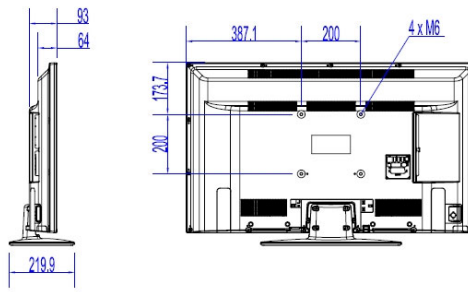

## Dimensions

- Set dimensions (W x H x D): 974 x 572 x 64/93 mm
- Set dimensions with stand (W x H x D): 974 x 615 x 220 mm
- Product weight: 8.3 kg
- Product weight (+stand): 9.2 kg
- Wall mount compatible: M6, 200 x 200 mm