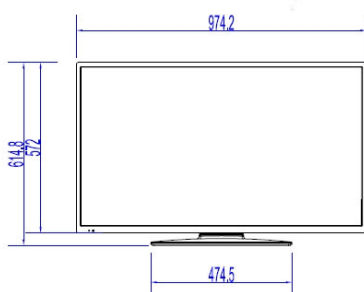

## Picture/Display

- Display: LED Full HD
- Diagonal screen size: 43 inch / 108 cm
- Aspect ratio: 16:9
- Panel resolution: 1920x1080p
- Brightness: 300 cd/m<sup>2</sup>
- Viewing angle: 178° (H) / 178° (V)
- Contrast ratio (typical): 1200

## Dimensions

- Set dimensions (W x H x D): 974 x 572 x 64/93 mm
- Set dimensions with stand (W x H x D): 974 x 615 x 220 mm
- Product weight: 8.3 kg
- Product weight (+stand): 9.2 kg
- Wall mount compatible: M6, 200 x 200 mm