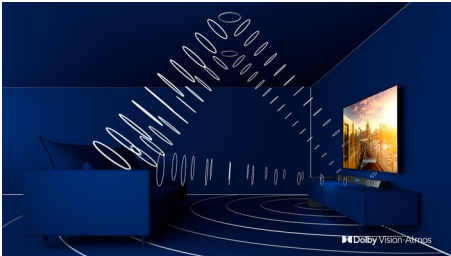

- Cinematic vision and sound. Dolby Vision and Dolby Atmos

Content at your command.

- Simply smart. Android TV.
- Google Assistant. Control the TV with your voice.

PHILIPS

4K UHD Android TV

3-sided Ambilight TV Major HDR formats supported, Dolby Vision and Dolby Atmos, 139 cm (55") Android TV

Highlights

3-sided Ambilight

With Philips Ambilight every moment feels closer. Intelligent LEDs around the edge of the TV respond to the on-screen action and emit an immersive glow that's simply captivating. Experience it once and wonder how you enjoyed TV without it.

Dolby Vision + Dolby Atmos

Support for Dolby's premium sound and video formats means the HDR content you watch will look-and sound-glorious. You'll enjoy a picture that reflects the director's original intentions and experience spacious sound with real clarity and depth.