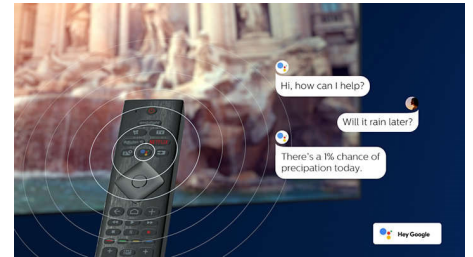

## DTS Play-Fi compatible

With DTS Play-Fi on your Philips TV you can connect to compatible speakers in any room. Got wireless speakers in the kitchen? Listen to the film while you make a snack, or keep up with the sports commentary while you get everyone drinks.

## HDMI 2.1 VRR and low latency

Your Philips TV boasts the latest HDMI 2.1 connectivity, and the TV automatically switches to a low latency setting when you start playing a game on your console. VRR is supported for smooth fast-action gameplay. Ambilight's gaming mode brings the thrill right into the room.

## AI voice control

Push a button on the remote to talk to the Google Assistant. Control the TV or Google Assistant-compatible smart home devices with your voice. Or ask Alexa to control the TV via Alexa-enabled devices.