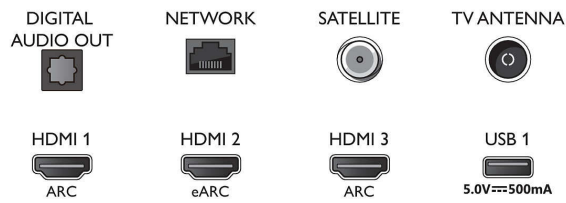

4K UHD LED Android TV

3 sided Ambilight TV Major HDR formats supported, P5 Perfect Picture Engine, 126 cm (50") Android TV

50PUS8536/12

Specifications

Ambilight

- Ambilight Features: Built-in Ambilight+hue, Ambilight Music, Game Mode, Wall colour adaptive, Lounge mode, AmbiWakeup, AmbiSleep, Philips Wireless Home Speakers
- Ambilight Version: 3 sided

Picture/Display

- Aspect ratio: 16:9
- Diagonal screen size (inch): 50 inch
- Diagonal screen size (metric): 126 cm

- Display: 4K Ultra HD LED
- Panel resolution: 3840 x 2160
- Picture engine: P5 Perfect Picture Engine
- Picture enhancement: Ultra Resolution, Dolby Vision, HDR10+, ISF Colour Management, Micro Dimming Pro
- Diagonal screen size (inch): 50 inch

Supported Display Resolution

- Computer inputs on all HDMI: HDR supported, HDR10/HLG, up to 4K UHD

3840 x 2160 @60 Hz, HDR supported, HDR10+/HLG

- Video inputs on all HDMI: up to 4K UHD 3840 x 2160 @60 Hz, HDR supported, HDR10/HLG (Hybrid Log Gamma), HDR10+/Dolby Vision

Tuner/Reception/Transmission

- Digital TV: DVB-T/T2/T2-HD/C/S/S2
- Video Playback: PAL, SECAM
- MPEG Support: MPEG2, MPEG4
- TV Programme guide*: 8-day Electronic

Connections

Side

Bottom