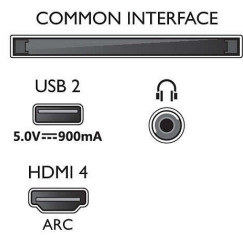

4K UHD LED Android TV

3 sided Ambilight TV Major HDR formats supported, P5 Perfect Picture Engine, 126 cm (50") Android TV

50PUS8536/12

Specifications

Ambilight

- Ambilight Features: Built-in Ambilight+hue, Ambilight Music, Game Mode, Wall colour adaptive, Lounge mode, AmbiWakeup, AmbiSleep, Philips Wireless Home Speakers
- Ambilight Version: 3 sided

Picture/Display

- Aspect ratio: 16:9
- Diagonal screen size (inch): 50 inch
- Diagonal screen size (metric): 126 cm

- Display: 4K Ultra HD LED
- Panel resolution: 3840 x 2160
- Picture engine: P5 Perfect Picture Engine
- Picture enhancement: Ultra Resolution, Dolby Vision, HDR10+, ISF Colour Management, Micro Dimming Pro
- Diagonal screen size (inch): 50 inch

Supported Display Resolution

- Computer inputs on all HDMI: HDR supported, HDR10/HLG, up to 4K UHD

3840 x 2160 @60 Hz, HDR supported, HDR10+/HLG

- Video inputs on all HDMI: up to 4K UHD 3840 x 2160 @60 Hz, HDR supported, HDR10/HLG (Hybrid Log Gamma), HDR10+/Dolby Vision

Tuner/Reception/Transmission

- Digital TV: DVB-T/T2/T2-HD/C/S/S2
- Video Playback: PAL, SECAM
- MPEG Support: MPEG2, MPEG4
- TV Programme guide*: 8-day Electronic

Connections

Side