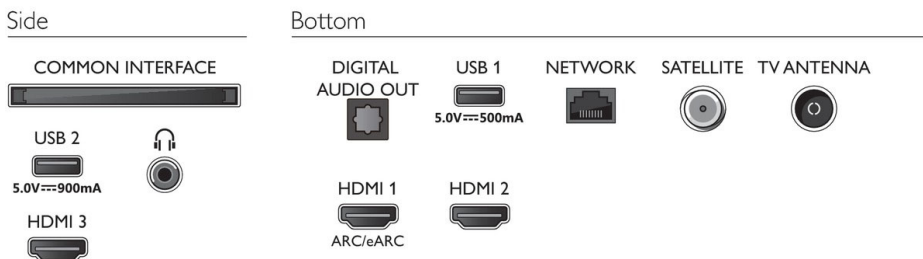

Power

- Mains power: AC 220 - 240 V 50/60Hz
- Ambient temperature: 5 °C to 35 °C
- Standby power consumption: <0.3W
- Power Saving Features: Auto switch-off timer, Picture mute (for radio), Eco mode, Light sensor

EU Energy card

- EPREL registration numbers: 601741
- Diagonal screen size (inch): 65
- Diagonal screen size (metric): 164
- Energy class for SDR: F
- On mode power demand for SDR: 95 Kwh/1000h
- Energy class for HDR: G
- On mode power demand for HDR: 140 Kwh/1000h
- Networked standby mode: <2.0 W
- Off mode power consumption: n.a.
- Panel technology used: LED LCD

Sound

- Output power (RMS): 20W
- Sound Enhancement: A.I. Sound, Clear Dialogue, Dolby Atmos, Night mode, Auto Volume Leveler,

- Dolby Bass Enhancement, A.I. EQ
- Speaker configuration: 2x10W full range speaker

Dimensions

- Box dimensions (W x H x D): 1600.0 x 995.0 x 170.0 mm
- Set dimensions (W x H x D): 1447.5 x 837.3 x 88.0 mm
- Set dimensions with stand (W x H x D): 1447.5 x 867.3 x 305.6 mm
- Stand dimensions (W x H x D): 805.5 x 30.0 x 289.3 mm
- Product weight: 20.5 kg
- Product weight (+stand): 20.7 kg
- Wall mount compatible: 200 x 200 mm
- Weight incl. Packaging: 27.5 kg

Design

- Colors of TV: Matt black bezel
- Stand design: Matt black blade sticks

Accessories

- Included accessories: Remote Control, 2 x AAA Batteries, Power cord, Quick start guide, Legal and safety brochure, Table top stand

Connections

Issue date 2022-07-14

Version: 7.2.1

12 NC: 8670 001 74715
EAN: 87 18863 02827 8

© 2022 Koninklijke Philips N.V.
All Rights reserved.

Specifications are subject to change without notice. Trademarks are the property of Koninklijke Philips N.V. or their respective owners.

www.philips.com

* EPG and actual visibility (up to 8 days) is country and operator dependent.
* The TV supports DVB reception for 'Free to air' broadcast. Specific DVB operators may not be supported. An up to date list can be found in the FAQ section of the Philips support website. For some operators Conditional Access and subscription are required. Contact your operator for more information.
* Philips TV Remote app and related functionalities vary per TV model, operator, and country, as well as smart device model and OS. For more details please visit: www.philips.com/TVRemoteapp.
* Smart TV app offerings vary per TV model and country. For more details please visit: www.philips.com/smarttv.
* This television contains lead only in certain parts or components where no technology alternatives exist in accordance with existing exemption clauses under the RoHS Directive.
* Amazon Prime is available in selected languages and countries.
* Netflix subscription required. Subject to terms at <https://www.netflix.com>
* Rakuten TV is available in selected languages and countries.