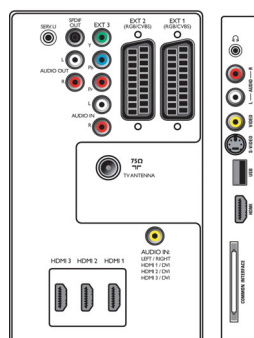

Connectivity

- Ext 1 Scart: Audio L/R, CVBS in/out, RGB
- Ext 2 Scart: Audio L/R, CVBS in/out, RGB
- Ext 3: YPbPr, Audio L/R in
- Ext 4: HDMI v1.3
- Ext 5: HDMI v1.3
- Ext 6: HDMI v1.3
- EasyLink (HDMI-CEC): One touch play, System standby
- Front / Side connections: HDMI v1.3, S-video in, CVBS in, Audio L/R in, Headphone Out, USB
- Other connections: Analog audio Left/Right out, PC Audio in, S/PDIF out (coaxial), Common Interface

Power

- Ambient temperature: 5 °C to 35 °C
- Mains power: 220 - 240V, 50/60Hz
- Power consumption: 130 W
- Standby power consumption: 0.15 W

Dimensions

- Set dimensions (W x H x D): 819 x 518 x 92 mm
- Set dimensions with stand (W x H x D): 819 x 579 x 220 mm
- Weight incl. Packaging: 19 kg
- Product weight: 13 kg
- Product weight (+stand): 16 kg
- Box dimensions (W x H x D): 918 x 629 x 255 mm
- Wall mount compatible: 200 x 300 mm

Accessories

- Included accessories: Tabletop swivel stand, Power cord, Quick start guide, User Manual, Warranty certificate, Remote Control, Batteries for remote control

Stereo system				Transmission system						
2CS DK	NICAM DK	2CS BG	NICAM I	NICAM LL	PAL BG	PAL D/K	PAL I	SECAM BG	SECAM DK	SECAM LL
•	•	•	•	•	•	•	•	•	•	•