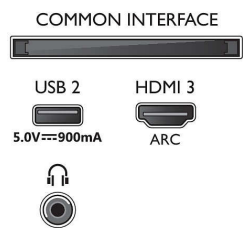

Specifications

Picture/Display

- Aspect ratio: 16:9
- Diagonal screen size (inch): 50 inch
- Diagonal screen size (metric): 126 cm
- Display: 4K Ultra HD LED
- Panel resolution: 3840 x 2160
- Picture enhancement: Dolby Vision, HLG (Hybrid Log Gamma), Ultra Resolution, HDR10+ compatible, Micro Dimming
- Diagonal screen size (inch): 50 inch

Tuner/Reception/Transmission

- Digital TV: DVB-T/T2/T2-HD/C/S/S2
- Video Playback: PAL, SECAM
- MPEG Support: MPEG2, MPEG4

- TV Programme guide*: 8-day Electronic Programme Guide
- Signal strength indication
- Teletext: 1000 page Hypertext
- HEVC support

Connections

Side

Bottom

Specifications

Network installation wizard, Settings assistant wizard

- Ease of Use: One-stop smart menu button, On-screen user manual
- Firmware upgradeable: Firmware auto upgrade wizard, Firmware upgradeable via USB, Online firmware upgrade
- Screen Format Adjustments: Advance - Shift, Basic - Fill Screen, Fit to screen, Zoom, stretch, Wide screen
- Voice assistant*: Works with Google Assistant