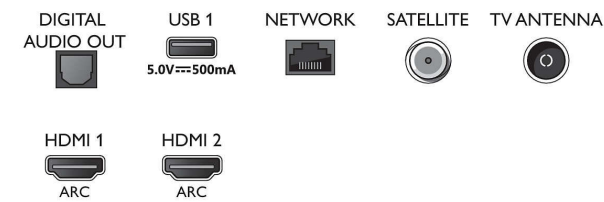

Specifications

Picture/Display

- Aspect ratio: 16:9
- Diagonal screen size (inch): 50 inch
- Diagonal screen size (metric): 126 cm
- Display: 4K Ultra HD LED
- Panel resolution: 3840 x 2160
- Picture enhancement: Dolby Vision, HLG (Hybrid Log Gamma), Ultra Resolution, HDR10+ compatible, Micro Dimming
- Diagonal screen size (inch): 50 inch

Connections

Side

Bottom

Specifications

Network installation wizard, Settings assistant wizard

- Ease of Use: One-stop smart menu button, On-screen user manual
- Firmware upgradeable: Firmware auto upgrade wizard, Firmware upgradeable via USB, Online firmware upgrade
- Screen Format Adjustments: Advance - Shift, Basic - Fill Screen, Fit to screen, Zoom, stretch, Wide screen
- Voice assistant*: Works with Google Assistant