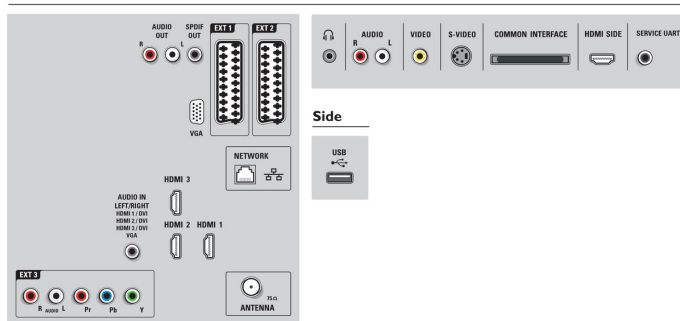

- Digital TV: DVB-T MPEG4*, DVB-C MPEG4*
- Tuner bands: Hyperband, S-Channel, UHF, VHF

Connectivity

- Ext 1 Scart: Audio L/R, CVBS in, RGB
- Ext 2 Scart: Audio L/R, CVBS in, RGB
- Ext 3: YPbPr, Audio L/R in
- Front/Side connections: USB
- PC network link: DLNA 1.0 certified
- Other connections: A/V Audio L/R in (value), Analogue audio Left/Right out, S-Video in, Composite video (CVBS) input, HDMI, Headphone out, S/PDIF out (coaxial), Common Interface Plus (CI+)
- HDMI 1: HDMI v1.3a
- HDMI 2: HDMI v1.3a
- HDMI 3: HDMI v1.3a
- EasyLink (HDMI-CEC): One touch play, Remote control pass-through, System audio control, System standby

Power

- Ambient temperature: 5°C to 35°C
- Mains power: 220 - 240 V, 50/60 Hz
- Power consumption (typical): 104 W
- Standby power consumption: < 0.15 W

Dimensions

- Set dimensions (W x H x D): 958 x 580 x 39 mm
- Set dimensions with stand (W x H x D): 958 x 628 x 220 mm
- Stand width: 520 mm
- Weight incl. Packaging: 24.0 kg
- Product weight: 15 kg
- Product weight (+stand): 18 kg
- Box dimensions (W x H x D): 1200 x 698 x 200 mm
- VESA wall mount compatible: 300 x 300 mm

Accessories

- Included accessories: Tabletop stand, Power cord, Quick start guide, Warranty certificate, Remote Control, Batteries for remote control, Safety/legal instructions
- Optional accessories: Smart level wallmount SQM6175, DVB-S module PFS0001*

Rear connectors

Issue date 2019-11-12

Version: 8.6.4

12 NC: 8670 000 56456
EAN: 87 12581 50553 0

© 2019 Koninklijke Philips N.V.
All Rights reserved.

Specifications are subject to change without notice.
Trademarks are the property of Koninklijke Philips N.V.
or their respective owners.

www.philips.com

* DVB-T MPEG4 only for: France, Spain, Denmark, Norway, Finland, Sweden. DVB-C MPEG4 only for selected providers: Denmark, Norway, Finland, Sweden. The most up-to-date information is available on the type plate of the TV, or via www.philips.com/support under the specific type number.

* Net TV, service offering is dependent on country and subject to terms of use.

* Optional Philips DVB-S module required (part no. PFS0001, only available in Germany, Austria and Switzerland)