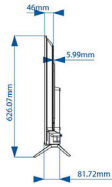

- Digital TV: DVB-T/T2/C, HEVC FHD (up to 1080p60)
- Analog TV: PAL
- IP Playback: Multicast, Unicast

Features

- Ease of use: Picture Style, Sound Style
- Digital services: 8d EPG, Now&Next, MHEG,

- Teletext, HbbTV, Subtitles
- Local control: Joystick

Hospitality Features

- Hotel mode: Joystick Control Lock, Menu lock, Installation Menu Lock, Volume limitation
- Prison mode: high security mode, TXT/MHEG/USB/EPG/Subtitle Lock
- Timer: Sleep Timer, Wake Up Alarm, Wake Up On Channel, Wake up Sounds
- Switch On control: Channel, Feature, Picture Format, Volume, Picture Style
- Power control: Quick Start Mode, Auto Power ON, WoLAN
- Apps: YouTube
- Your brand: Customizable Home Screen, Location Name (Geonames ID), CMND&Create,

- Customizable Dashboard (HTML), Welcome Logo
- Clock: On-screen Clock, Optional External Clock
- Cloning and Firmware update: Instant Initial Cloning, Via USB/RF/IP
- CMND&Control: Off-Line Channel Editor, Off-Line Settings Editor, Remote Management over IP/RF, CMND&Create, TV Group management
- Control: JSON API for TV Control-JAPIT, Serial Xpress Protocol
- Interactive DRM: VSecure, Playready Smoothstreaming
- Revenue generation: MyChoice
- Languages: Guest language control
- Remote Control: Low Battery Detection, RC Battery Door Lock, Glow-in-the-Dark Clock button
- CMND&Check-In: Guest Name, Guest Language