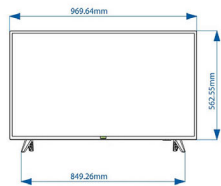

- Digital TV: DVB-T/T2/C, HEVC FHD (up to 1080p60)
- Analog TV: PAL
- IP Playback: Multicast, Unicast

Features

- Ease of use: Picture Style, Sound Style
- Digital services: 8d EPG, Now&Next, MHEG,

- Teletext, HbbTV, Subtitles
- Local control: Joystick

Hospitality Features

- Hotel mode: Joystick Control Lock, Menu lock, Installation Menu Lock, Volume limitation
- Prison mode: high security mode, TXT/MHEG/USB/EPG/Subtitle Lock
- Timer: Sleep Timer, Wake Up Alarm, Wake Up On Channel, Wake up Sounds
- Switch On control: Channel, Feature, Picture Format, Volume, Picture Style
- Power control: Quick Start Mode, Auto Power ON, WoLAN
- Apps: YouTube
- Your brand: Customizable Home Screen, Location Name (Geonames ID), CMND&Create,

- Customizable Dashboard (HTML), Welcome Logo
- Clock: On-screen Clock, Optional External Clock
- Cloning and Firmware update: Instant Initial Cloning, Via USB/RF/IP
- CMND&Control: Off-Line Channel Editor, Off-Line Settings Editor, Remote Management over IP/RF, CMND&Create, TV Group management
- Control: JSON API for TV Control-JAPIT, Serial Xpress Protocol
- Interactive DRM: VSecure, Playready Smoothstreaming
- Revenue generation: MyChoice
- Languages: Guest language control
- Remote Control: Low Battery Detection, RC Battery Door Lock, Glow-in-the-Dark Clock button
- CMND&Check-In: Guest Name, Guest Language