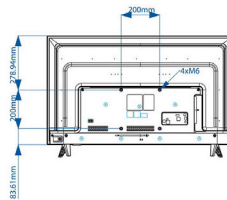

- Digital TV: DVB-T/T2/C, HEVC FHD (up to 1080p60)
- Analog TV: PAL
- IP Playback: Multicast, Unicast

Features

- Ease of use: Picture Style, Sound Style
- Digital services: 8d EPG, Now&Next, MHEG,

- Teletext, HbbTV, Subtitles
- Local control: Joystick

Hospitality Features

- Hotel mode: Joystick Control Lock, Menu lock, Installation Menu Lock, Volume limitation
- Prison mode: high security mode, TXT/MHEG/USB/EPG/Subtitle Lock
- Timer: Sleep Timer, Wake Up Alarm, Wake Up On Channel, Wake up Sounds
- Switch On control: Channel, Feature, Picture Format, Volume, Picture Style
- Power control: Quick Start Mode, Auto Power ON, WoLAN
- Apps: YouTube
- Your brand: Customizable Home Screen, Location Name (Geonames ID), CMND&Create,

- Customizable Dashboard (HTML), Welcome Logo
- Clock: On-screen Clock, Optional External Clock
- Cloning and Firmware update: Instant Initial Cloning, Via USB/RF/IP
- CMND&Control: Off-Line Channel Editor, Off-Line Settings Editor, Remote Management over IP/RF, CMND&Create, TV Group management
- Control: JSON API for TV Control-JAPIT, Serial Xpress Protocol
- Interactive DRM: VSecure, Playready Smoothstreaming
- Revenue generation: MyChoice
- Languages: Guest language control
- Remote Control: Low Battery Detection, RC Battery Door Lock, Glow-in-the-Dark Clock button
- CMND&Check-In: Guest Name, Guest Language