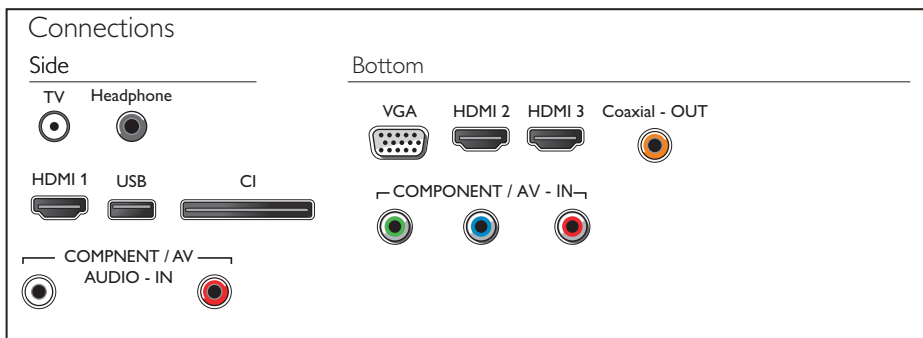

- Firmware upgradeable: Firmware upgradeable via USB
- Screen Format Adjustments: 4:3, Widescreen, 16:9, Fit to Screen
- Program: USB Recording*

Sound

- Output power (RMS): 16W
- Sound Enhancement: Incredible Surround

Connectivity

- Number of HDMI connections: 3
- Number of component in (YPbPr): 1
- Number of USBs: 1
- Other connections: Antenna IEC75, Headphone out, Digital audio out (coaxial), PC-In VGA
- EasyLink (HDMI-CEC): System standby, One touch play
- HDMI features: Audio Return Channel

Supported Display Resolution

- Computer inputs: up to 1920x1080 @ 60Hz
- Video inputs: 24, 25, 30, 50, 60 Hz, up to

1920x1080p

Multimedia Applications

- Video Playback Formats: H264/MPEG-4 AVC, MPEG-2, MPEG-4
- Subtitles Formats Support: .AAS, .SRT
- Music Playback Formats: MP3, AAC, MPEG1 L1/2
- Picture Playback Formats: JPEG, BMP, PNG

Tuner/Reception/Transmission

- Analog TV: NTSC, PAL, SECAM
- Digital TV: DVB-T/T2
- TV Program guide*: 8 day Electronic Program Guide

Power

- Mains power: AC 110 - 240 V 50/60Hz
- Standby power consumption: < 0.5 W

Dimensions

- Set dimensions (W x H x D): 1110 x 647 x 79 mm
- Set dimensions with stand (W x H x D): 1110 x 712 x 323 mm
- Product weight: 10 kg
- Product weight (+stand): 11.5 kg
- Weight incl. Packaging: 15 kg
- VESA wall mount compatible: 200 x 300 mm

Accessories

- Included accessories: Remote Control, Power cord, Quick start guide, Table top stand, 2 x AAA Batteries

Issue date 2018-02-14

Version: 2.1.1

12 NC: 8670 001 36122
EAN: 87 18863 00847 8

© 2018 Koninklijke Philips N.V.
All Rights reserved.

Specifications are subject to change without notice.
Trademarks are the property of Koninklijke Philips N.V.
or their respective owners.

www.philips.com

* EPG and actual visibility (up to 8 days) is country and operator dependent.
* The TV supports DVB reception for 'Free to air' broadcast. Specific DVB operators may not be supported. An up to date list can be found in the FAQ section of the Philips support website. For some operators Conditional Access and subscription are required. Contact your operator for more information.
* USB recording for digital channels only, recordings may be limited by broadcast copy protection (CI+). Country and channel restrictions may apply.