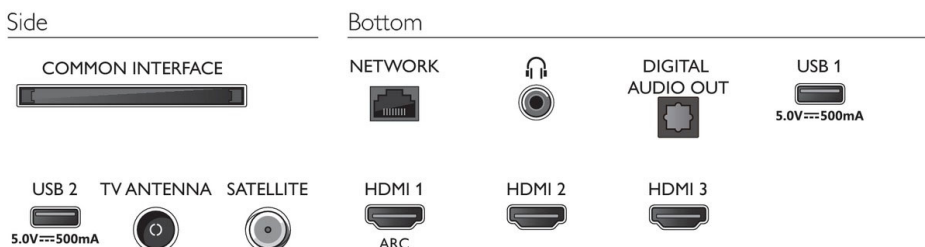

Power

- Mains power: AC 220 - 240 V 50/60Hz
- Standby power consumption: <0.3W
- Power Saving Features: Auto switch-off timer, Picture mute (for radio), Eco mode

Sound

- Output power (RMS): 12W
- Sound Enhancement: Clear Dialogue, Dolby Atmos, Auto Volume Leveler, Dolby Bass Enhancement
- Speaker configuration: 2x6W speaker

Accessories

- Included accessories: Remote Control, 2 x AAA Batteries, Power cord, Quick start guide, Legal and safety brochure, Table top stand

Design

- Colors of TV: Black brush bezel
- Stand design: Matt black sticks

Dimensions

- Box dimensions (W x H x D): 963.0 x 607.0 x 140.0 mm
- Product weight: 5.0 kg
- Product weight (+stand): 5.2 kg
- Set dimensions (W x H x D): 890.9 x 517.1 x 75.3 mm
- Set dimensions with stand (W x H x D): 890.9 x 539.6 x 191.0 mm
- Stand dimensions (W x H x D): 890.9 x 22.5 x 191.0 mm
- Wall mount compatible: 200 x 200 mm
- Weight incl. Packaging: 7.0 kg

EU Energy card

- EPREL registration numbers: 950046
- Energy class for SDR: F
- On mode power demand for SDR: 42 Kwh/1000h
- Energy class for HDR: G
- Networked standby mode: <2.0 W
- On mode power demand for HDR: 45 Kwh/1000h
- Off mode power consumption: n.a.
- Panel technology used: LED LCD

Connections

Issue date 2022-07-14

Version: 3.2.1

12 NC: 8670 001 82028
EAN: 87 18863 03377 7

© 2022 Koninklijke Philips N.V.
All Rights reserved.

Specifications are subject to change without notice.
Trademarks are the property of Koninklijke Philips N.V.
or their respective owners.

www.philips.com

* EPG and actual visibility (up to 8 days) is country and operator dependent.
* The TV supports DVB reception for 'Free to air' broadcast. Specific DVB operators may not be supported. An up to date list can be found in the FAQ section of the Philips support website. For some operators Conditional Access and subscription are required. Contact your operator for more information.
* Philips TV Remote app and related functionalities vary per TV model, operator, and country, as well as smart device model and OS. For more details please visit: www.philips.com/TVRemoteapp.
* Smart TV app offerings vary per TV model and country. For more details please visit: www.philips.com/smarttv.
* This television contains lead only in certain parts or components where no technology alternatives exist in accordance with existing exemption clauses under the RoHS Directive.
* Amazon Prime is available in selected languages and countries.
* Disney+ subscription required. Subject to terms at <https://www.disneyplus.com> (c) 2020 Disney and its related entities.
* Disney+ is available in selected languages and countries.
* Google Assistant is available on Philips Android TVs running on Android O (8) or higher OS version. Google Assistant is available in selected languages and countries.
* Netflix subscription required. Subject to terms at <https://www.netflix.com>