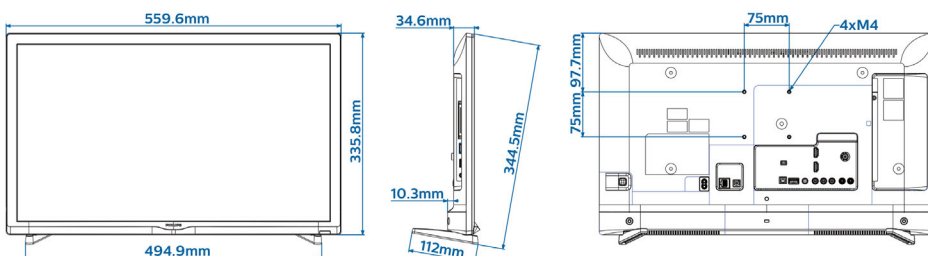

SUB, TXT

- Music formats supported: MP3, AAC, WAV, WMA (v2 up to v9.2)
- Picture formats supported: BMP, JPG, PNG, GIF
- Supp. Video Resolution on USB: up to 1920x1080p@60Hz

Accessories

- Included: Tabletop Stand, 2xAAA Batteries, Warranty Leaflet, Legal and Safety brochure, Power Cord, Remote Control 22AV1503A/12
- Optional: External Clock 22AV1120C/00, Healthcare RC 22AV1109H/12, Setup RC 22AV9573A/12

Dimensions

- Set dimensions (W x H x D): 560 x 336 x 35 mm
- Set dimensions with stand (W x H x D): 560 x 344 x 112 mm
- Product weight: 3.0 kg
- Product weight (+stand): 3.2 kg
- VESA wall mount compatible: M4, 75 x 75 mm