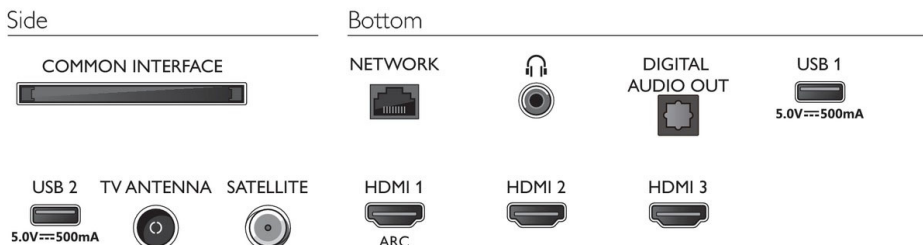

Power

- Mains power: AC 220 - 240 V 50/60Hz
- Standby power consumption: <0.3W
- Power Saving Features: Auto switch-off timer, Picture mute (for radio), Eco mode

Sound

- Output power (RMS): 12W
- Sound Enhancement: Clear Dialogue, Dolby Atmos, Auto Volume Leveler, Dolby Bass Enhancement
- Speaker configuration: 2x6W speaker

Accessories

- Included accessories: Remote Control, 2 x AAA Batteries, Power cord, Quick start guide, Legal and safety brochure, Table top stand

Design

- Colors of TV: Black brush bezel
- Stand design: Matt black sticks

Dimensions

- Box dimensions (W x H x D): 963.0 x 607.0 x 140.0 mm
- Product weight: 5.0 kg
- Product weight (+stand): 5.2 kg
- Set dimensions (W x H x D): 890.9 x 517.1 x 75.3 mm
- Set dimensions with stand (W x H x D): 890.9 x 539.6 x 191.0 mm
- Stand dimensions (W x H x D): 890.9 x 22.5 x 191.0 mm
- Wall mount compatible: 200 x 200 mm
- Weight incl. Packaging: 7.0 kg

EU Energy card

- EPREL registration numbers: 950046
- Energy class for SDR: F
- On mode power demand for SDR: 42 Kwh/1000h
- Energy class for HDR: G
- Networked standby mode: <2.0 W
- On mode power demand for HDR: 45 Kwh/1000h
- Off mode power consumption: n.a.
- Panel technology used: LED LCD

Connections

Issue date 2022-07-20

Version: 3.2.1

12 NC: 8670 001 82028
EAN: 87 18863 03377 7

© 2022 Koninklijke Philips N.V.
All Rights reserved.

Specifications are subject to change without notice.
Trademarks are the property of Koninklijke Philips N.V.
or their respective owners.

www.philips.com

* EPG and actual visibility (up to 8 days) is country and operator dependent.
* The TV supports DVB reception for 'Free to air' broadcast. Specific DVB operators may not be supported. An up to date list can be found in the FAQ section of the Philips support website. For some operators Conditional Access and subscription are required. Contact your operator for more information.
* Philips TV Remote app and related functionalities vary per TV model, operator, and country, as well as smart device model and OS. For more details please visit: www.philips.com/TVRemoteapp.
* Smart TV app offerings vary per TV model and country. For more details please visit: www.philips.com/smarttv.
* This television contains lead only in certain parts or components where no technology alternatives exist in accordance with existing exemption clauses under the RoHS Directive.
* Amazon Prime is available in selected languages and countries.
* Disney+ subscription required. Subject to terms at <https://www.disneyplus.com> (c) 2020 Disney and its related entities.
* Disney+ is available in selected languages and countries.
* Google Assistant is available on Philips Android TVs running on Android O (8) or higher OS version. Google Assistant is available in selected languages and countries.
* Netflix subscription required. Subject to terms at <https://www.netflix.com>