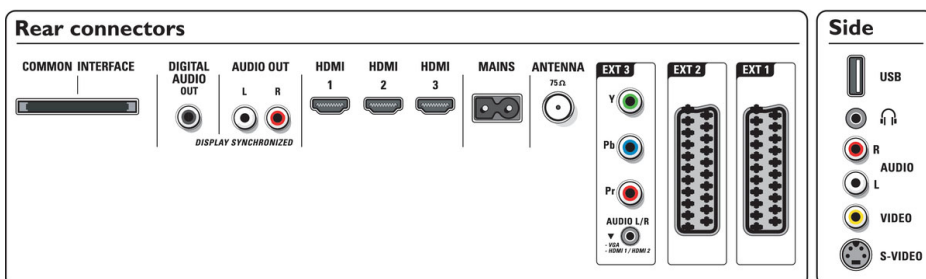

Multimedia Applications

- Multimedia connections: USB memory class device, USB
- Playback Formats: MP3, Slideshow files (.alb), JPEG Still pictures

Tuner/Reception/Transmission

- Aerial Input: 75 ohm coaxial (IEC75)
- TV system: DVB COFDM 2K/8K
- Video Playback: NTSC, SECAM, PAL
- Digital TV: DVB Terrestrial *
- Tuner bands: Hyperband, S-Channel, UHF, VHF

Connectivity

- Ext 1 Scart: Audio L/R, CVBS in/out, RGB

- Ext 2 Scart: Audio L/R, CVBS in/out, RGB
- Ext 3: YPbPr, Audio L/R in
- Ext 4: HDMI v1.3
- Ext 5: HDMI v1.3
- Ext 6: HDMI v1.3
- HDMI features: Cable equalization, Category 1 and 2 cables, Compressed audio, Multirate pref. format support, PC format support, Resolutions 720p, 1080i, 1080p
- Front / Side connections: Audio L/R in, CVBS in, Headphone Out, S-video in, USB
- Other connections: Analog audio Left/Right out, S/PDIF in (coaxial), S/PDIF out (coaxial), Common Interface

Power

- Ambient temperature: 5 °C to 35 °C
- Mains power: AC 220 - 240 V +/- 10%
- Power consumption: 293 W
- Standby power consumption: 0.8 W

Accessories

- Included accessories: Tabletop swivel stand, RF antenna cable

Dimensions

- Set dimensions (W x H x D): 1170 x 736 x 125 mm
- Set dimensions with stand (H x D): 801 x 297 mm
- Product weight: 33.5 kg
- Product weight (+stand): 38.1 kg
- Box dimensions (W x H x D): 1274 x 943 x 331 mm
- Weight incl. Packaging: 50.3 kg
- Wall mount compatible: 600 x 400 mm

Issue date 2022-07-14

Version: 10.0.15

12 NC: 8670 000 29184
EAN: 87 12581 33022 4

© 2022 Koninklijke Philips N.V.
All Rights reserved.

Specifications are subject to change without notice.
Trademarks are the property of Koninklijke Philips N.V.
or their respective owners.

www.philips.com

* DVB-T, supported in selected countries only