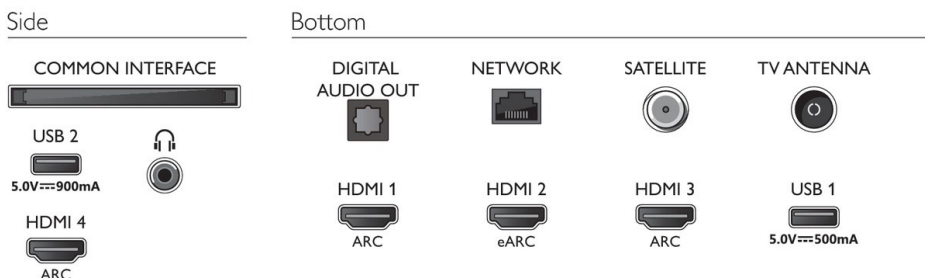

Accessories

- Included accessories: Remote Control, Quick start guide, Legal and safety brochure, Power cord, Tabletop stand
- Included batteries: 2 x AAA Batteries

Design

- Colours of TV: Anthracite grey bezel
- Stand design: Anthracite grey V sticks

Power

- Mains power: AC 220 - 240 V 50/60 Hz
- Standby power consumption: <0.3 W
- Ambient temperature: 5°C to 35°C
- Power Saving Features: Auto switch-off timer, Light sensor, Picture mute (for radio), Eco mode

Smart TV Features

- User Interaction: SimplyShare
- Interactive TV: HbbTV
- Programme: Pause TV, USB recording*
- Ease of Installation: Auto detect Philips devices, Device connection wizard, Network installation wizard, Settings assistant wizard
- Ease of Use: One-stop smart menu button, On-screen user manual
- Firmware upgradeable: Firmware auto upgrade wizard, Firmware upgradeable via USB, Online firmware upgrade
- Screen Format Adjustments: Basic - Fill Screen, Fit to screen, Advance - Shift, Zoom, stretch, Wide screen
- Remote Control: with Voice
- Voice assistant*: Google Assistant built in, RC with Mic., Works with Alexa

Connections

Issue date 2022-07-20

Version: 9.3.1

12 NC: 8670 001 74942
EAN: 87 18863 02872 8

© 2022 Koninklijke Philips N.V.
All Rights reserved.

Specifications are subject to change without notice.
Trademarks are the property of Koninklijke Philips N.V.
or their respective owners.

www.philips.com

- EPG and actual visibility (up to 8 days) is country- and operator-dependent.
- Android App offerings vary per country. For more details please visit your local Google Play Store.
- Memory size (Flash): 16 G, the actual available disc space may differ (dependent on e.g. (pre-)installed apps, installed operating system, etc.)
- The TV supports DVB reception for 'Free to air' broadcast. Specific DVB operators may not be supported. An up to date list can be found in the FAQ section of the Philips support website. For some operators Conditional Access and subscription are required. Contact your operator for more information.
- Philips TV Remote app and related functionalities vary per TV model, operator and country, as well as smart device model and OS. For more details please visit: www.philips.com/TVRemoteapp.
- Smart TV app availability varies per TV model and country. For more details please visit: www.philips.com/smarttv.
- USB recording for digital channels only, recordings may be limited by broadcast copy protection (CI+). Country and channel restrictions may apply.
- This television contains lead only in certain parts or components where no technology alternatives exist in accordance with existing exemption clauses under the RoHS Directive.
- Amazon Prime is available in selected languages and countries.
- Google Assistant is available on Philips Android TVs running on Android O (8) or higher OS version. Google Assistant is available in selected languages and countries.
- Netflix subscription required. Subject to terms on <https://www.netflix.com>
- Amazon, Alexa and all related logos are trademarks of Amazon.com, Inc. or its affiliates. Amazon Alexa is available in selected languages and countries.
- Disney+ subscription required. Subject to terms at <https://www.disneyplus.com> (c) 2020 Disney and its related entities. Disney+ is available in selected languages and countries.
- Rakuten TV is available in selected languages and countries.