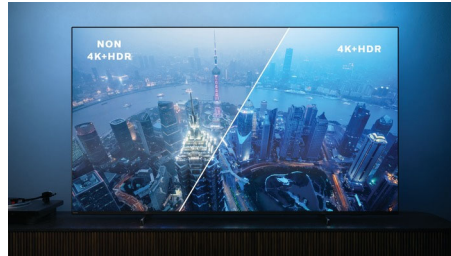

Vibrant HDR picture

Your Philips 4K UHD TV is compatible with all major HDR formats, including Dolby Vision. Whether it's a must-watch series or the latest video game, shadows will be deeper. Bright surfaces will shine. Colours will be truer.