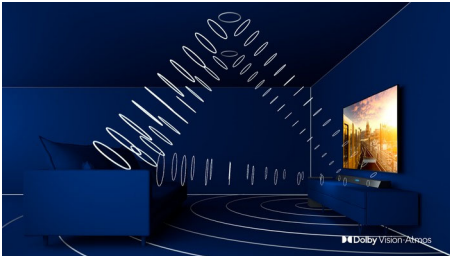

With Philips Ambilight, every moment feels closer. Intelligent LEDs around the edge of the TV respond to the on-screen action and emit an immersive glow that's simply captivating. Experience it once and wonder how you enjoyed TV without it.

Dolby Vision + Dolby Atmos

Support for Dolby's premium sound and video formats means that the HDR content that you watch will look—and sound—glorious. You'll enjoy a picture that reflects the director's original intentions and experience spacious sound with real clarity and depth.

Slim, attractive design

Looking for a TV that fits with your room? The virtually bezel-free screen of this 4K smart TV goes with just about any interior. The slim feet make it seem as if the screen is floating above your TV unit and you can widen the feet to accommodate longer soundbars.