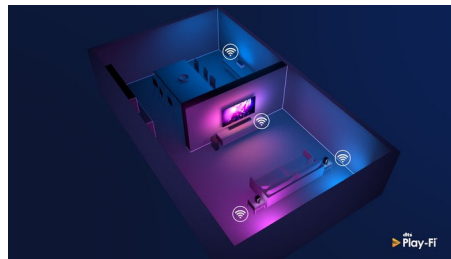

DTS Play-Fi compatible

With DTS Play-Fi on your Philips TV you can connect to compatible speakers in any room. Got wireless speakers in the kitchen? Listen to the film while you make a snack, or keep up with the sports commentary while you get everyone drinks.