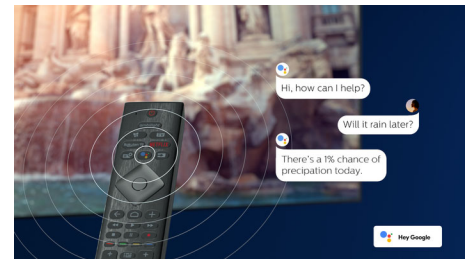

DTS Play-Fi compatible

With DTS Play-Fi on your Philips TV you can connect to compatible speakers in any room. Got wireless speakers in the kitchen? Listen to the film while you make a snack, or keep up with the sports commentary while you get everyone drinks.

HDMI 2.1 VRR and low latency

Your Philips TV boasts the latest HDMI 2.1 connectivity, and the TV automatically switches to a low latency setting when you start playing a game on your console. VRR is supported for smooth fast-action gameplay. Ambilight's gaming mode brings the thrill right into the room.

AI voice control

Push a button on the remote to talk to the Google Assistant. Control the TV or Google Assistant-compatible smart home devices with your voice. Or ask Alexa to control the TV via Alexa-enabled devices.