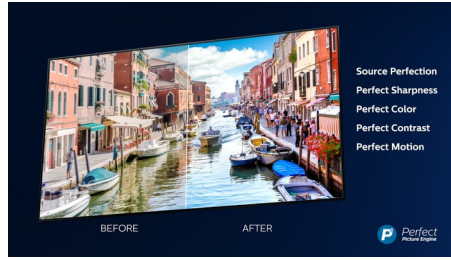

Philips P5 Picture Engine

The Philips P5 engine delivers a picture as brilliant as the content you love. Details have noticeably more depth. Colours are vivid, while skin tones look natural. Contrast is so crisp you'll feel every detail. Motion is perfectly smooth.