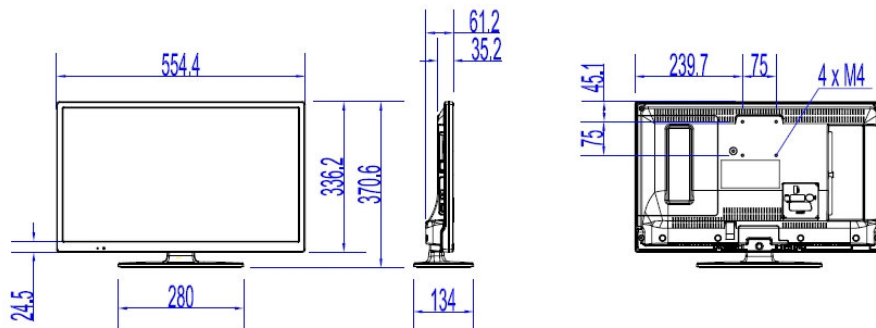

Specifications

Picture/Display

- Display: LED HD TV
- Diagonal screen size: 24 inch / 60 cm
- Aspect ratio: 16:9
- Panel resolution: 1366 x 768p
- Brightness: 220 cd/m²
- Viewing angle: 176° (H) / 176° (V)
- Contrast ratio (typical): 3000

Accessories

- Included: Remote Control 22AV1407A/12, 2x AAA batteries, Tabletop Stand, Warranty Leaflet, Legal and Safety brochure
- Optional: Setup RC 22AV9573A, Remote Control 22AV1601A/12

Power

- Mains power: AC 220-240V; 50-60Hz
- Energy Label Class: A+
- Eu Energy Label power: 19 W
- Annual energy consumption: 27 kWh
- Standby power consumption: <0.3 W
- Power Saving Features: Eco mode
- Ambient temperature: 5 °C to 45 °C

Dimensions

- Set dimensions (W x H x D): 554 x 336 x 35/61 mm
- Set dimensions with stand (W x H x D): 554 x 371 x 134 mm
- Product weight: 3.3 kg
- Product weight (+stand): 3,5 kg
- Wall mount compatible: M4, 75 x 75 mm