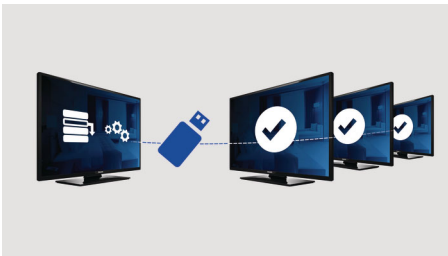

PHILIPS

Highlights

Welcome page

A welcome page is displayed each time the TV set is switched on. The welcome page can be branded and customized easily at the time of installation via a simple welcome image in .png format.

USB Cloning

Provides the ability to easily copy all programming and channel programming settings from one TV into other TV sets in less than a minute. The feature ensures uniformity

between TV sets and significantly reduces installation time and costs.

USB (photos, music, video)

Share the fun. Connect your USB memory-stick, digital camera, mp3 player or other multimedia device to the USB port on your TV to enjoy photos, videos and music with the easy to use onscreen content browser.