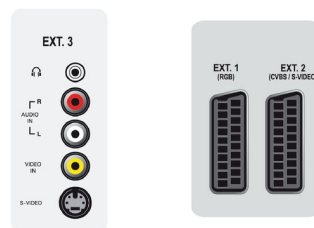

Tuner/Reception/Transmission

- Aerial Input: 75 ohm coaxial (IEC75)
- TV system: PAL I, PAL B/G, PAL D/K, SECAM B/G, SECAM D/K, SECAM L/L', DVB COFDM 2K/8K
- Video Playback: NTSC, SECAM, PAL
- Digital TV: DVB Terrestrial*
- Tuner bands: Hyperband, S-Channel, UHF, VHF
- Number of Pre-set Channels: 100
- Tuner Display: PLL

Connectivity

- Ext 1 Scart: Audio L/R, CVBS in/out, RGB
- Ext 2 Scart: Audio L/R, CVBS in/out, S-video in
- Number of Scarts: 2
- Ext 3: S-video in, CVBS in, Audio L/R in
- Ext 4: YPbPr, Audio L/R in
- Ext 5: HDMI
- Ext 6: HDMI
- Number of AV connections: 7
- Other connections: Headphone out, Common Interface

Stereo system					Transmission system					
2CS DK	NICAM DK	2CS BG	NICAM I	NICAM LL'	PAL BG	PAL D/K	PAL I	SECAM BG	SECAM DK	SECAM LL'
•	•	•	•	•	•	•	•	•	•	•

Issue date 2019-06-26

Version: 8.0.11

12 NC: 8670 000 29842
EAN: 87 12581 33387 4

© 2019 Koninklijke Philips N.V.
All Rights reserved.

Specifications are subject to change without notice.
Trademarks are the property of Koninklijke Philips N.V.
or their respective owners.

www.philips.com

Power

- Ambient temperature: 5°C to 40°C
- Mains power: 220 - 240 V, 50/60 Hz
- Power consumption: < 55 W
- Standby power consumption: < 1 W

Accessories

- Included accessories: Tabletop stand, Power cord, Quick start guide, User Manual, Registration card, Warranty certificate, Remote Control, Batteries for remote control

Dimensions

- Set dimensions (W x H x D): 478 x 370 x 85 mm
- Set dimensions with stand (W x H x D): 478 x 417 x 193 mm
- Product weight: 6.3 kg
- Product weight (+stand): 7.8 kg
- Box dimensions (W x H x D): 557 x 535 x 195 mm
- VESA wall mount compatible: 100 x 100 mm