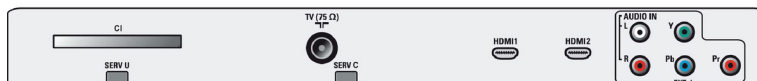

Tuner/Reception/Transmission

- Aerial Input: 75 ohm coaxial (IEC75)
- TV system: PAL I, PAL B/G, PAL D/K, SECAM B/G, SECAM D/K, SECAM L/L', DVB COFDM 2K/8K
- Video Playback: NTSC, SECAM, PAL
- Digital TV: DVB Terrestrial*
- Tuner bands: Hyperband, S-Channel, UHF, VHF
- Number of Pre-set Channels: 100
- Tuner Display: PLL

Connectivity

- Ext 1 Scart: Audio L/R, CVBS in/out, RGB
- Ext 2 Scart: Audio L/R, CVBS in/out, S-video in
- Number of Scarts: 2
- Ext 3: S-video in, CVBS in, Audio L/R in
- Ext 4: YPbPr, Audio L/R in
- Ext 5: HDMI
- Ext 6: HDMI
- Number of AV connections: 7
- Other connections: Headphone out, Common Interface

Stereo system					Transmission system					
2CS DK	NICAM DK	2CS BG	NICAM I	NICAM LL'	PAL BG	PAL D/K	PAL I	SECAM BG	SECAM DK	SECAM LL'
•	•	•	•	•	•	•	•	•	•	•

Issue date 2019-06-26

Version: 8.0.11

12 NC: 8670 000 29842
EAN: 87 12581 33387 4

© 2019 Koninklijke Philips N.V.
All Rights reserved.

Specifications are subject to change without notice.
Trademarks are the property of Koninklijke Philips N.V.
or their respective owners.

www.philips.com

Power

- Ambient temperature: 5°C to 40°C
- Mains power: 220 - 240 V, 50/60 Hz
- Power consumption: < 55 W
- Standby power consumption: < 1 W

Accessories

- Included accessories: Tabletop stand, Power cord, Quick start guide, User Manual, Registration card, Warranty certificate, Remote Control, Batteries for remote control

Dimensions

- Set dimensions (W x H x D): 478 x 370 x 85 mm
- Set dimensions with stand (W x H x D): 478 x 417 x 193 mm
- Product weight: 6.3 kg
- Product weight (+stand): 7.8 kg
- Box dimensions (W x H x D): 557 x 535 x 195 mm
- VESA wall mount compatible: 100 x 100 mm