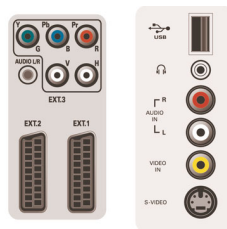

Tuner/Reception/Transmission

- Aerial Input: 75 ohm coaxial (IEC75)
- TV system: PAL B/G, PAL D/K, SECAM B/G, SECAM D/K, SECAM L/L'
- Video Playback: NTSC, SECAM, PAL
- Tuner bands: Hyperband, S-Channel, UHF, VHF

Connectivity

- Ext 1 Scart: Audio L/R, CVBS in/out, RGB
- Ext 2 Scart: Audio L/R, CVBS in/out, RGB, S-video in, S-video out
- Ext 3: YPbPr
- Ext 4: HDMI
- Ext 5: HDMI
- Front / Side connections: Audio L/R in, CVBS in,

Headphone Out, S-video in, USB

- Other connections: Analog audio Left/Right out, S/PDIF in (coaxial), S/PDIF out (coaxial)

Power

- Ambient temperature: 5 °C to 40 °C
- Mains power: AC 220 - 240 V +/- 10%
- Power consumption: 248 W
- Standby power consumption: <1W

Accessories

- Included accessories: Table top stand, Power cord, User Manual, Registration card, Warranty certificate, Remote Control, Batteries for remote control
- Optional accessories: Floor stand

Dimensions

- Set dimensions (W x H x D): 1046 x 686 x 118 mm
- Set dimensions with stand (W x H x D): 1046 x 748.6 x 264.5 mm
- Product weight: 25 kg
- Product weight (+stand): 32 kg
- Box dimensions (W x H x D): 1152 x 788 x 313 mm
- Weight incl. Packaging: 35 kg
- Wall mount compatible: 600 x 400 mm

Stereo system					Transmission system					
2CS DK	NICAM DK	2CS BG	NICAM I	NICAM LL'	PAL BG	PAL D/K	PAL I	SECAM BG	SECAM DK	SECAM LL'
•	•	•	•	•	•	•	•	•	•	•

Issue date 2022-07-14

Version: 4.0.8

12 NC: 8670 000 26332
EAN: 87 12581 30817 9

© 2022 Koninklijke Philips N.V.
All Rights reserved.

Specifications are subject to change without notice.
Trademarks are the property of Koninklijke Philips N.V.
or their respective owners.

www.philips.com