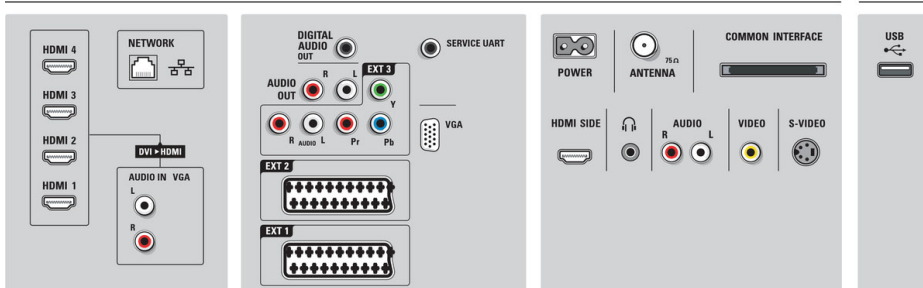

Connectivity

- Ext 1 Scart: Audio L/R, CVBS in, RGB
- Ext 2 Scart: Audio L/R, CVBS in, RGB
- Ext 3: YPbPr, Audio L/R in, VGA PC-in
- Front / Side connections: USB
- PC network link: DLNA 1.0 certified
- Other connections: A/V Audio L/R in (value), Analog audio Left/Right out, S-Video in, Composite video (CVBS) input, HDMI, Headphone out, S/PDIF out (coaxial), Common Interface Plus (CI+)
- HDMI 1: HDMI v1.3a
- HDMI 2: HDMI v1.3a
- HDMI 3: HDMI v1.3a
- HDMI 4: HDMI v1.3a
- EasyLink (HDMI-CEC): One touch play, EasyLink, Pixel link, Remote control pass-through, System audio control, System standby

Power

- Ambient temperature: 5 °C to 35 °C
- Mains power: AC 220 - 240 V +/- 10%
- Power consumption (typical): 243 W
- Standby power consumption: < 0.15 W

Dimensions

- Set dimensions (W x H x D): 1111 x 694 x 50 mm
- Set dimensions with stand (H x D): 757 x 280 mm
- Stand width: 500 mm
- Product weight: 20 kg
- Product weight (+stand): 30 kg
- Box dimensions (W x H x D): 1369 x 803 x 291 mm
- Wall mount compatible: 300 x 300 mm

Accessories

- Included accessories: Tabletop swivel stand, RF antenna cable, Power cord, Quick start guide, Warranty certificate, Remote Control, Batteries for remote control, Legal and safety brochure, Net TV brochure
- Optional accessories: Smart level wallmount SQM6175, DVB-S module PFS0001*

Rear connectors

Side

Issue date 2022-07-14

Version: 8.2.7

12 NC: 8670 000 51982
EAN: 87 12581 47930 5

© 2022 Koninklijke Philips N.V.
All Rights reserved.

Specifications are subject to change without notice.
Trademarks are the property of Koninklijke Philips N.V.
or their respective owners.

www.philips.com

* 200Hz Clear LCD displays 200 scenes per second by combining advanced 100Hz technology with scanning backlight @ 50% dutycycle.

* 8 days EPG, service not available in all countries

* DVB-T, supported in selected countries only

* DVB-C in selected countries and for selected operators only. Most up to date information is available on the type plate of the TV.

* Net TV, service offering is dependent on country and subject to terms of use.

* Optional Philips DVB-S module required (part no. PFS0001, only available in Germany, Austria and Switzerland)