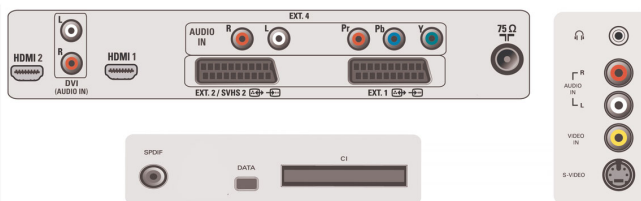

Tuner/Reception/Transmission

- Tuner bands: Hyperband, S-Channel, UHF, VHF
- TV system: PAL, SECAM
- Video Playback: NTSC, PAL, SECAM
- Aerial Input: 75 ohm coaxial (IEC75)
- Tuner Display: PLL
- Number of Pre-set Channels: 100
- Digital TV: DVB Terrestrial*

Connectivity

- Ext 1 Scart: Audio L/R, CVBS in/out, RGB
- Ext 2 Scart: CVBS in/out, S-video in, Audio L/R, RGB out
- Other connections: Common Interface, S/PDIF out (coaxial), Antenna IEC75
- Front/Side connections: CVBS in, Headphones Out, S-video in, Audio L/R in
- Ext 5: HDMI
- Ext 4: YPbPr
- Ext 6: HDMI
- Number of Scarts: 2

Power

- Power consumption: 125 w W
- Standby power consumption: < 1 W
- Ambient temperature: 5°C to 40°C
- Mains power: 110 - 240 V, 50/60 Hz
- Power supply: AC 90-240

Dimensions

- Product weight: 18.9 kg
- Weight incl. Packaging: 22 kg
- Dimensions (with base) (H x D): 550 x 222 mm
- Box dimensions (W x H x D): 1000 x 690 x 240 mm
- Set dimensions (W x H x D): 924 x 507 x 119 mm
- Dimensions (without base) (H x D): 507 x 119 mm
- VESA wall mount compatible: 200 x 100 mm

Accessories

- Included accessories: Power cord, Quick start guide, Registration card, Remote Control, User Manual, Batteries for remote control, Tabletop stand, Warranty certificate
- Optional accessories: Floor stand

Loudspeakers

- Built-in speakers: 2

Stereo system					Transmission system					
2CS DK	NICAM DK	2CS BG	NICAM I	NICAM LL	PAL BG	PAL D/K	PAL I	SECAM BG	SECAM DK	SECAM LL
•	•	•	•	•	•	•	•	•	•	•

Issue date 2019-06-28

Version: 3.0.12

12 NC: 8670 000 23236
EAN: 87 10895 94517 2

© 2019 Koninklijke Philips N.V.
All Rights reserved.

Specifications are subject to change without notice.
Trademarks are the property of Koninklijke Philips N.V.
or their respective owners.

www.philips.com