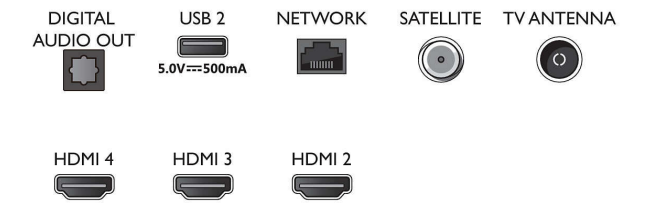

Android TV

- OS: Android TV™ 10 (Q)
- Pre-installed apps: Amazon Prime Video, BBC iPlayer, Disney+, Netflix*, YouTube

Connections

Side

Bottom

Specifications

Smart TV Features

- Interactive TV: HbbTV
- SmartTV apps*: Online video stores, Open Internet browser, TV on demand, YouTube, Netflix TV
- Ease of Use: One-stop smart menu button, On-screen user manual
- Firmware upgradeable: Firmware auto upgrade wizard, Firmware upgradeable via USB, Online firmware upgrade, App upgrade in background
- Screen Format Adjustments: Advance - Shift, Basic - Fill Screen, Fit to screen, Zoom, stretch, Wide screen
- Voice assistant*: Google Assistant ready*