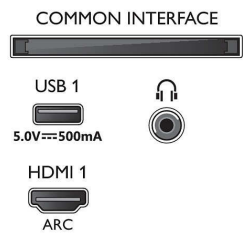

Specifications

Picture/Display

- Aspect ratio: 16:9
- Diagonal screen size (inch): 50 inch
- Diagonal screen size (metric): 126 cm
- Display: 4K Ultra HD LED
- Panel resolution: 3840 x 2160
- Picture engine: Pixel Precise Ultra HD
- Picture enhancement: Ultra Resolution, Dolby Vision, HLG (Hybrid Log Gamma), HDR10+ compatible
- Diagonal screen size (inch): 50 inch

Supported Display Resolution

- Computer inputs on all HDMI: up to 4K UHD 3840 x 2160 @60 Hz, HDR supported, HDR10/HLG
- Video inputs on all HDMI: up to 4K UHD 3840 x 2160 @60 Hz, HDR supported, HDR10/HLG (Hybrid Log Gamma), HDR10+/Dolby Vision

- MPEG Support: MPEG2, MPEG4
- TV Programme guide*: 8-day Electronic Programme Guide
- Signal strength indication
- Teletext: 1000 page Hypertext
- HEVC support

Tuner/Reception/Transmission

- Digital TV: DVB-T/T2/T2-HD/C/S/S2
- Video Playback: PAL, SECAM

Android TV

- OS: Android TV™ 10 (Q)
- Pre-installed apps: Amazon Prime Video, BBC iPlayer, Disney+, Netflix*, YouTube

Connections

Side