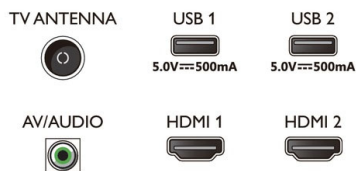

Multimedia Applications

- Video Playback Formats: Containers: AVI, MKV, H264/MPEG-4 AVC, MPEG-1, MPEG-2, MPEG-4, WMV9/VC1, VP9, HEVC 265@FHD
- Subtitles Formats Support: .SML, .SRT, .SUB, .TXT
- Music Playback Formats: AAC, MP3, WAV, WMA (v2 up to v9.2), WMA-PRO (v9 and v10)
- Picture Playback Formats: JPEG, GIF, PNG, HEIF

Power

- Mains power: AC 110-240V 50/60Hz
- Standby power consumption: <0.5W
- Ambient temperature: 5 °C to 35 °C

Sound

- Output power (RMS): 10W
- Speaker configuration: 5Wx2 speaker

Dimensions

- Box dimensions (W x H x D): 798 x 516 x 133 mm
- Set dimensions (W x H x D): 719.2 x 433.7 x 75.6 mm
- Set dimensions with stand (W x H x D): 719.2 x 491.5 x 176.5 mm
- Product weight: 4 kg
- Product weight (+stand): 4.2 kg
- Weight incl. Packaging: 6.4 kg
- Wall mount compatible: 100 x 100 mm

Accessories

- Included accessories: Remote Control, 2 x AAA Batteries, Power cord, Quick start guide, Legal and safety brochure, Table top stand

Android TV

- OS: Android TV™ 9 (Pie)
- Pre-installed apps: Google Play Movies*, Google Play Music*, Google Search, YouTube, Amazon Prime Video, Netflix

Smart TV

- SmartTV apps*: Netflix, YouTube

Connections

Side