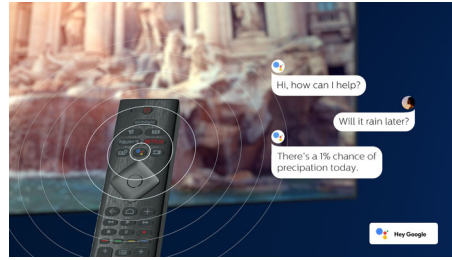

Android Smart LED TV
80 cm (32") LED TV, Android / AI voice control

32PHT6915/81

Highlights

Android TV

Make your Philips Android TV your own. If it's all about Amazon and YouTube this week, and Netflix next week-no problem. A clear, intuitive interface lets you put the content you love front and center. Easily pick up where you left off in the latest series, or check out the new movie releases.

Google Assistant

Control your Philips Android TV with your voice. Want to play a game, watch Netflix, or find content and apps in the Google Play store? Just tell your TV. You can even command all Google Assistant-compatible smart home devices-like dimming the lights and setting the thermostat on movie night. Without leaving the sofa.

TV content

Go beyond traditional TV programming with Google Play Store. Experience endless movies, TV, music, apps and games online. More to love.

Dolby Digital Plus

Dolby Digital Plus, the world's leading digital multi-channel audio standards, make use of the way the human ear naturally processes sound, you experience superb quality audio sound with realistic spatial effects.

DTS HD

DTS HD optimizes sound processing by preserving the original sound content so that you can enjoy a better sound from your speakers with crystal-clear dialog.

androidtv

NETFLIX

YouTube

prime video

Ok Google

dts-HD

Bluetooth

HDR