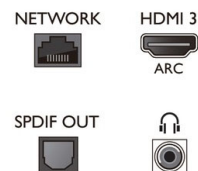

Rear

Issue date 2022-07-14

Version: 4.0.1

12 NC: 8670 001 73943
EAN: 87 18863 02775 2

© 2022 Koninklijke Philips N.V.
All Rights reserved.

Specifications are subject to change without notice.
Trademarks are the property of Koninklijke Philips N.V.
or their respective owners.

www.philips.com

- EPG and actual visibility (up to 8 days) is country and operator dependent.
- The TV supports DVB reception for 'Free to air' broadcast. Specific DVB operators may not be supported. An up to date list can be found in the FAQ section of the Philips support website. For some operators Conditional Access and subscription are required. Contact your operator for more information.
- Smart TV app offerings vary per TV model and country. For more details please visit: www.philips.com/smarttv.
- Philips TV does not guarantee 100% interoperability with all HDMI CEC devices
- Its functionality is subject to ChromeCast built-in apps and smart devices. For more details, please visit ChromeCast built-in product pages.
- Image depicted on the website are non-contractual pictures. Please always refer to the actual TV that are sold in the retail or stores.
- Due to the transmission limitations of Bluetooth wireless technology, a slight sound delay might occur when you hear audio from your bluetooth headphone or bluetooth speakers. When this occur, you might see the character moving his or her mouth but there is a slight delay in spoken dialog accompany
- Please kindly note that the remote control that is being supplied inside your TV is the most latest and updated version. if you need further information, please approach your local customer service center.