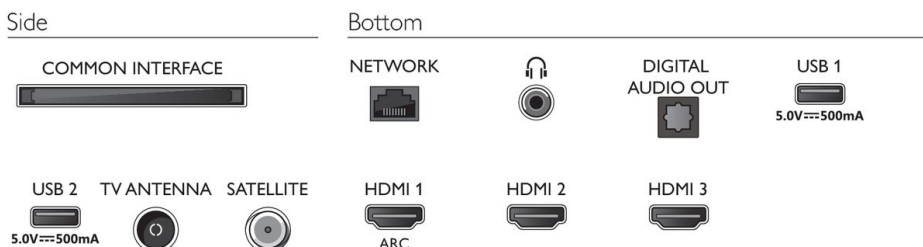

Power

- Mains power: AC 220 - 240 V 50/60Hz
- Standby power consumption: <0.3W
- Power Saving Features: Auto switch-off timer, Picture mute (for radio), Eco mode

Sound

- Output power (RMS): 12W
- Sound Enhancement: Clear Dialogue, Dolby Atmos, Auto Volume Leveler, Dolby Bass Enhancement
- Speaker configuration: 2x6W speaker

Accessories

- Included accessories: Remote Control, 2 x AAA Batteries, Power cord, Quick start guide, Legal and safety brochure, Table top stand

Design

- Colors of TV: Black brush bezel
- Stand design: Matt black sticks

Dimensions

- Box dimensions (W x H x D): 963.0 x 607.0 x 140.0 mm
- Product weight: 5.0 kg
- Product weight (+stand): 5.2 kg
- Set dimensions (W x H x D): 890.9 x 517.1 x 75.3 mm
- Set dimensions with stand (W x H x D): 890.9 x 539.6 x 191.0 mm
- Stand dimensions (W x H x D): 890.9 x 22.5 x 191.0 mm
- Wall mount compatible: 200 x 200 mm
- Weight incl. Packaging: 7.0 kg

EU Energy card

- EPREL registration numbers: 950046
- Energy class for SDR: F
- On mode power demand for SDR: 42 Kwh/1000h
- Energy class for HDR: G
- Networked standby mode: <2.0 W
- On mode power demand for HDR: 45 Kwh/1000h
- Off mode power consumption: n.a.
- Panel technology used: LED LCD

Connections

Issue date 2022-07-20

Version: 3.2.1

12 NC: 8670 001 82028
EAN: 87 18863 03377 7

© 2022 Koninklijke Philips N.V.
All Rights reserved.

Specifications are subject to change without notice.
Trademarks are the property of Koninklijke Philips N.V.
or their respective owners.

www.philips.com

* EPG and actual visibility (up to 8 days) is country and operator dependent.
* The TV supports DVB reception for 'Free to air' broadcast. Specific DVB operators may not be supported. An up to date list can be found in the FAQ section of the Philips support website. For some operators Conditional Access and subscription are required. Contact your operator for more information.
* Philips TV Remote app and related functionalities vary per TV model, operator, and country, as well as smart device model and OS. For more details please visit: www.philips.com/TVRemoteapp.
* Smart TV app offerings vary per TV model and country. For more details please visit: www.philips.com/smarttv.
* This television contains lead only in certain parts or components where no technology alternatives exist in accordance with existing exemption clauses under the RoHS Directive.
* Amazon Prime is available in selected languages and countries.
* Disney+ subscription required. Subject to terms at <https://www.disneyplus.com> (c) 2020 Disney and its related entities.
* Disney+ is available in selected languages and countries.
* Google Assistant is available on Philips Android TVs running on Android O (8) or higher OS version. Google Assistant is available in selected languages and countries.
* Netflix subscription required. Subject to terms at <https://www.netflix.com>