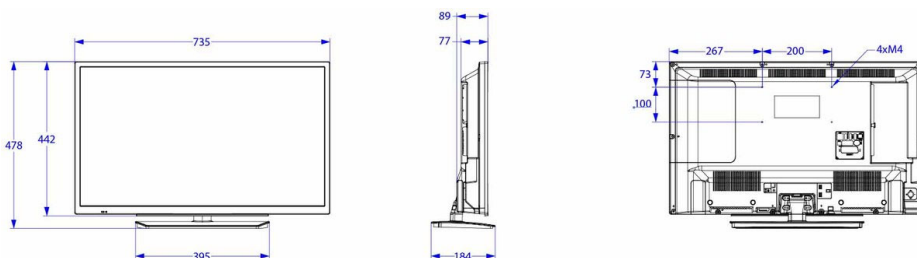

Specifications

Picture/Display

- Display: LED HD TV
- Diagonal screen size: 32 inch / 80 cm
- Aspect ratio: 16:9
- Panel resolution: 1366 x 768p
- Brightness: 250 cd/m²
- Viewing angle: 178° (H) / 178° (V)

Accessories

- Included: Remote Control 22AV1407A/12, 2xAAA Batteries, Tabletop Stand, Warranty Leaflet, Legal and Safety brochure
- Optional: Easy RC 22AV1601B/12, Setup RC 22AV9574A/12

Power

- Mains power: AC 220-240V; 50-60Hz
- Energy Label Class: A+
- Eu Energy Label power: 31 W
- Annual energy consumption: 45 kWh
- Standby power consumption: <0.3 W
- Power Saving Features: Eco mode
- Ambient temperature: 5 °C to 45 °C

Dimensions

- Set dimensions (W x H x D): 735 x 442 x 77/89 mm
- Set dimensions with stand (W x H x D): 735 x 478 x 184 mm
- Product weight: 5.1 kg

Issue date 2022-04-21

Version: 1.1.1

12 NC: 8670 001 58963
EAN: 87 18863 02041 8