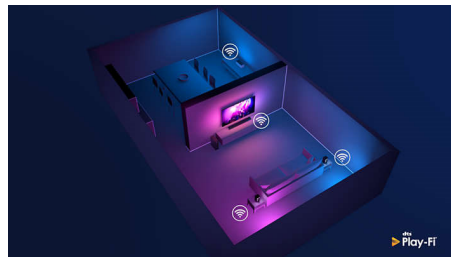

DTS Play-Fi compatible

With DTS Play-Fi on your Philips TV you can connect to compatible speakers in any room. Got wireless speakers in the kitchen? Listen to the film while you make a snack, or keep up with the sports commentary while you get everyone drinks.