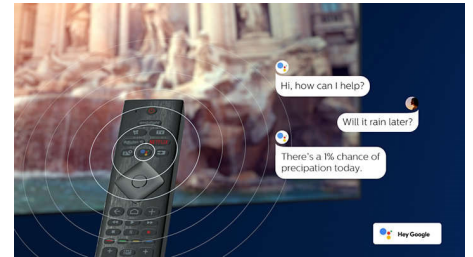

DTS Play-Fi compatible

With DTS Play-Fi on your Philips TV you can connect to compatible speakers in any room. Got wireless speakers in the kitchen? Listen to the film while you make a snack, or keep up with the sports commentary while you get everyone drinks.

HDMI 2.1 VRR and low latency

Your Philips TV boasts the latest HDMI 2.1 connectivity, and the TV automatically switches to a low latency setting when you start playing a game on your console. VRR is supported for smooth fast-action gameplay. Ambilight's gaming mode brings the thrill right into the room.

AI voice control

Push a button on the remote to talk to the Google Assistant. Control the TV or Google Assistant-compatible smart home devices with your voice. Or ask Alexa to control the TV via Alexa-enabled devices.

Slim, attractive design

Placing your TV in a corner or in an awkward position? The central swivel stand ensures that you'll always be able to angle the screen just so. Wherever your TV sits, the virtually bezel-free screen adds a sophisticated touch.