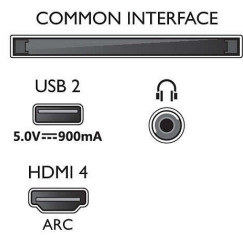

4K UHD LED Android TV

3 sided Ambilight TV Major HDR formats supported, P5 Perfect Picture Engine, 126 cm (50") Android TV

50PUS8546/12

Specifications

Ambilight

- Ambilight Features: Built-in Ambilight+hue, Ambilight Music, Game Mode, Wall colour adaptive, Lounge mode, AmbiWakeup, AmbiSleep, Philips Wireless Home Speakers
- Ambilight Version: 3 sided

Picture/Display

- Aspect ratio: 16:9
- Diagonal screen size (inch): 50 inch
- Diagonal screen size (metric): 126 cm

- Display: 4K Ultra HD LED
- Panel resolution: 3840 x 2160
- Picture engine: P5 Perfect Picture Engine
- Picture enhancement: Ultra Resolution, Dolby Vision, HDR10+, Micro Dimming Pro, ISF Colour Management
- Diagonal screen size (inch): 50 inch

Supported Display Resolution

- Computer inputs on all HDMI: HDR supported, HDR10/HLG, up to 4K UHD

3840 x 2160 @60 Hz, HDR supported, HDR10+/HLG

- Video inputs on all HDMI: up to 4K UHD 3840 x 2160 @60 Hz, HDR supported, HDR10/HLG (Hybrid Log Gamma), HDR10+/Dolby Vision

Tuner/Reception/Transmission

- Digital TV: DVB-T/T2/T2-HD/C/S/S2
- Video Playback: PAL, SECAM
- MPEG Support: MPEG2, MPEG4
- TV Programme guide*: 8-day Electronic

Connections

Side