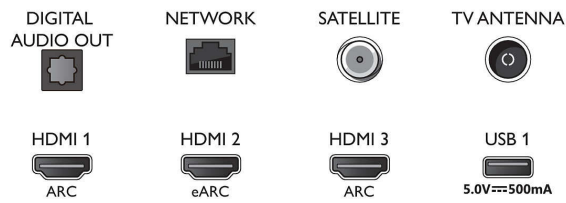

4K UHD LED Android TV

3 sided Ambilight TV Major HDR formats supported, P5 Perfect Picture Engine, 126 cm (50") Android TV

50PUS8546/12

Specifications

Ambilight

- Ambilight Features: Built-in Ambilight+hue, Ambilight Music, Game Mode, Wall colour adaptive, Lounge mode, AmbiWakeup, AmbiSleep, Philips Wireless Home Speakers
- Ambilight Version: 3 sided

Picture/Display

- Aspect ratio: 16:9
- Diagonal screen size (inch): 50 inch
- Diagonal screen size (metric): 126 cm

- Display: 4K Ultra HD LED
- Panel resolution: 3840 x 2160
- Picture engine: P5 Perfect Picture Engine
- Picture enhancement: Ultra Resolution, Dolby Vision, HDR10+, Micro Dimming Pro, ISF Colour Management
- Diagonal screen size (inch): 50 inch

Supported Display Resolution

- Computer inputs on all HDMI: HDR supported, HDR10/HLG, up to 4K UHD

3840 x 2160 @60 Hz, HDR supported, HDR10+/HLG

- Video inputs on all HDMI: up to 4K UHD 3840 x 2160 @60 Hz, HDR supported, HDR10/HLG (Hybrid Log Gamma), HDR10+/Dolby Vision

Tuner/Reception/Transmission

- Digital TV: DVB-T/T2/T2-HD/C/S/S2
- Video Playback: PAL, SECAM
- MPEG Support: MPEG2, MPEG4
- TV Programme guide*: 8-day Electronic

Connections

Side

Bottom