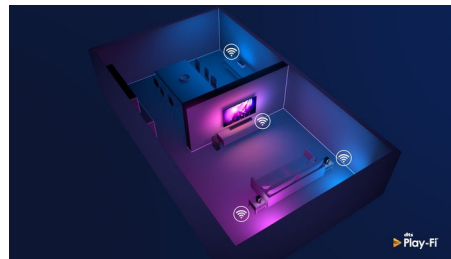

DTS Play-Fi compatible

With DTS Play-Fi on your Philips TV you can connect to compatible speakers in any room. Got wireless speakers in the kitchen? Listen to the film while you make a snack or keep up with the sports commentary while you get everyone drinks.