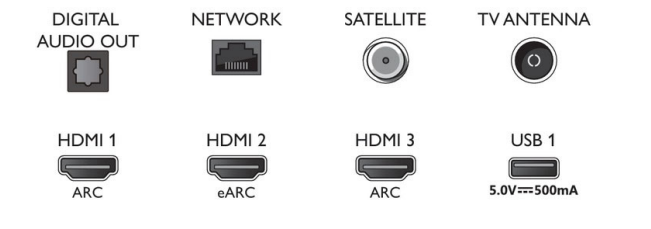

## Accessories

- Included accessories: Remote Control, Quick start guide, Legal and safety brochure, Power cord, Tabletop stand
- Included batteries: 2 x AAA Batteries

## Connections

Side

Bottom

Issue date 2022-07-20

Version: 4.1.2

12 NC: 8670 001 74955  
EAN: 87 18863 02882 7

© 2022 Koninklijke Philips N.V.  
All Rights reserved.

Specifications are subject to change without notice. Trademarks are the property of Koninklijke Philips N.V. or their respective owners.