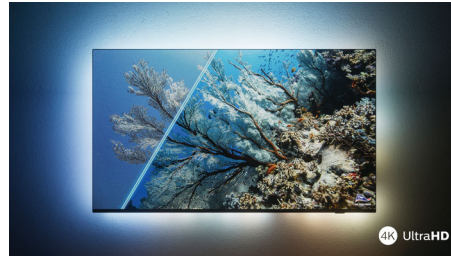

Supports all major HDR formats

Your Philips 4K UHD TV is compatible with all major HDR formats, including Dolby Vision. Whether it's a must-watch series or the latest video game, shadows will be deeper. Bright surfaces will shine. Colours will be truer.