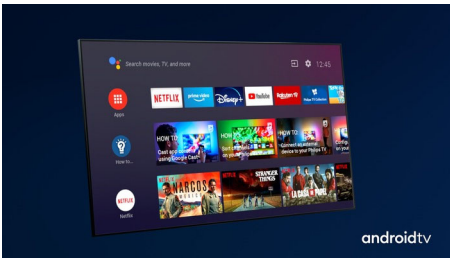

Simply smart. Android TV

Your Philips Android TV gives you the content you want—when you want it. You can customise the home screen to display your favourite apps, making it simple to start streaming the movies and shows you love. Or pick up where you left off.