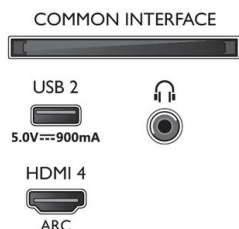

Connections

Side