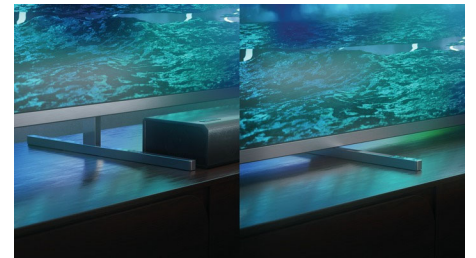

## Design

The virtually bezel-free screen of this 4K smart TV goes with just about any interior. The slim feet make it seem as if the screen is floating above your TV unit and you can widen the feet to accommodate longer soundbars.