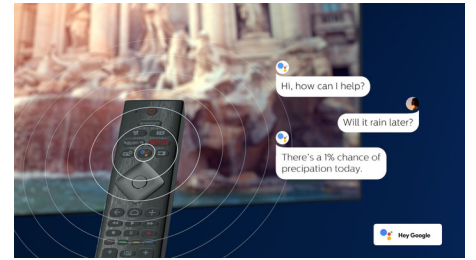

## Dolby Vision + Dolby Atmos

Support for Dolby's premium sound and video formats means that the HDR content that you watch will look—and sound—glorious. You'll enjoy a picture that reflects the director's original intentions and experience spacious sound with real clarity and depth.

## AI voice control

Push a button on the remote to talk to the Google Assistant. Control the TV or Google Assistant-compatible smart home devices with your voice. Or ask Alexa to control the TV via Alexa-enabled devices.