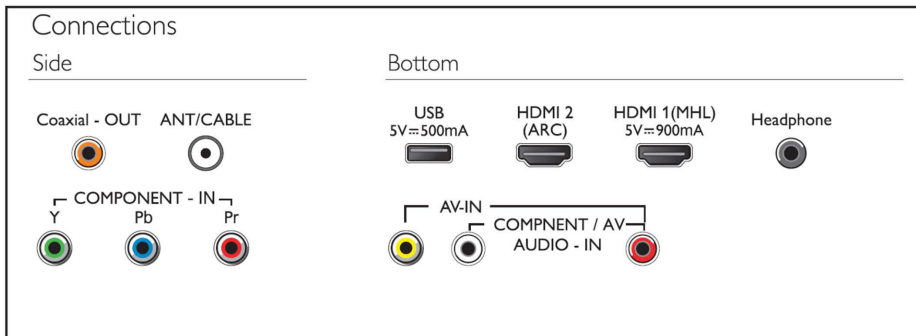

Issue date 2023-10-16

Version: 7.1.1

EAN: 87 18863 02066 1

© 2023 Koninklijke Philips N.V.
All Rights reserved.

Specifications are subject to change without notice. Trademarks are the property of Koninklijke Philips N.V. or their respective owners.

www.philips.com