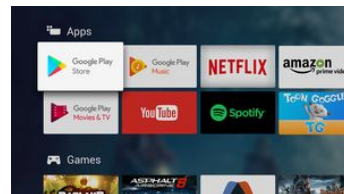

TV Content

Go beyond traditional TV programming with Google Play Store and Philips App Gallery. Experience endless movies, TV, music, apps and games online. More to love.

Quad Core + Android

Philips Quad Core processor meets the power of Android to deliver an exciting gaming experience. And with Android on your TV you'll navigate, launch apps and play videos in a way that is super fast, super intuitive, and super fun.

Specifications

[field not found 'disclaimer_text']

Ambilight

Ambilight Version	3 sided
Ambilight Features	Built in Ambilight+hue Ambilight Music Game Mode Wall colour adaptive Lounge mode

Picture/Display

Display	4K Ultra HD LED
Panel resolution	3840x2160
Aspect ratio	16:9
Pixel engine	P5 Perfect Picture Engine
Picture enhancement	Ultra Resolution Micro Dimming Pro 1600 PPI

Android TV

OS	Android™ 7.0 (Nougat)
Pre-installed apps	Google Play Movies* Google Play Music* Google search YouTube
Memory size(Flash)	16GB
Memory size to install apps	12GB

Smart TV Features

User Interaction	MultiRoom Client and Server SimplyShare
Interactive TV Program	HbbTV Pause TV USB Recording*
SmartTV apps*	Online Video Stores Open Internet Browser