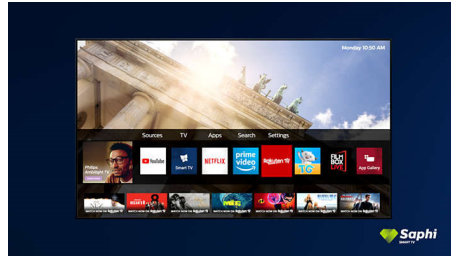

SAPHI smart TV

The fast, intuitive SAPHI operating system makes your Philips smart TV a real pleasure to use. Enjoy great picture quality and one-button access to a clear icon-based menu. Operate your TV with ease, and quickly navigate to popular Philips smart TV apps.

HDMI connectivity

Ready for gaming

Your Philips TV boasts the latest HDMI connectivity, and it automatically switches to a low-latency setting when you start playing a game on your console.

Design

Looking for a TV that fits with your room? This 4K smart TV is dressed for the occasion! The virtually bezel-free screen goes with just about any interior scheme. While the slim feet make

50PUS7556/12

it seem as if the screen is floating above your TV unit or table.

Design

Silver stand