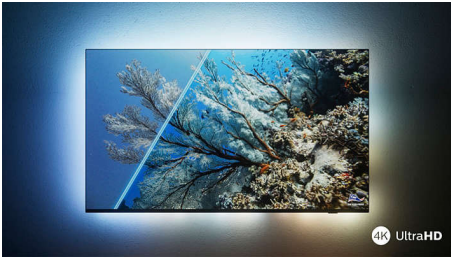

4K UHD Smart TV
126 cm (50") Dolby Vision and Dolby Atmos, Smart TV

Highlights

Supports all major HDR formats

Your Philips 4K UHD TV is compatible with all major HDR formats, including Dolby Vision. Whether it's a must-watch series or the latest video game, shadows will be deeper. Bright surfaces will shine. Colours will be truer.