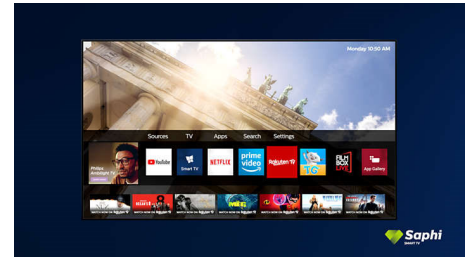

50PUS7556/12

it seem as if the screen is floating above your TV unit or table.

Design

Silver stand

SAPHI TV Collection

Philips TV Collection. Netflix, Prime Video and more.

Saphi Smart TV

SAPHI is a fast, intuitive operating system that makes your Philips Smart TV a real pleasure to use. Enjoy great picture quality and one-button access to a clear icon-based menu. Operate your TV with ease and quickly navigate to popular Philips Smart TV apps including YouTube, Netflix and more.