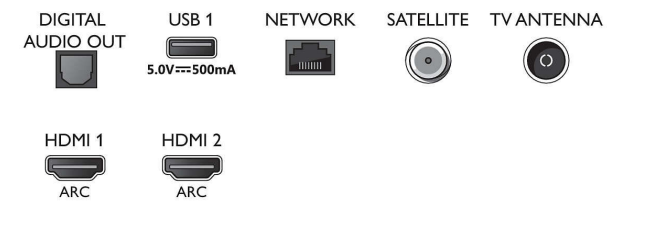

Specifications

Picture/Display

- Aspect ratio: 16:9
- Diagonal screen size (inch): 50 inch
- Diagonal screen size (metric): 126 cm
- Display: 4K Ultra HD LED
- Panel resolution: 3840 x 2160
- Picture enhancement: Dolby Vision, HLG (Hybrid Log Gamma), Ultra Resolution, HDR10+ compatible, Micro Dimming
- Diagonal screen size (inch): 50 inch

Connections

Side

Bottom

Specifications

Network installation wizard, Settings assistant wizard

- Ease of Use: One-stop smart menu button, On-screen user manual
- Firmware upgradeable: Firmware auto upgrade wizard, Firmware upgradeable via USB, Online firmware upgrade
- Screen Format Adjustments: Advance - Shift, Basic - Fill Screen, Fit to screen, Zoom, stretch, Wide screen
- Voice assistant*: Works with Google Assistant