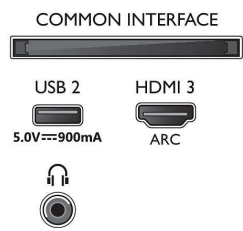

Specifications

Picture/Display

- Aspect ratio: 16:9
- Diagonal screen size (inch): 50 inch
- Diagonal screen size (metric): 126 cm
- Display: 4K Ultra HD LED
- Panel resolution: 3840 x 2160
- Picture enhancement: Dolby Vision, HLG (Hybrid Log Gamma), Ultra Resolution, HDR10+ compatible, Micro Dimming
- Diagonal screen size (inch): 50 inch

Tuner/Reception/Transmission

- Digital TV: DVB-T/T2/T2-HD/C/S/S2
- Video Playback: PAL, SECAM
- MPEG Support: MPEG2, MPEG4

- TV Programme guide*: 8-day Electronic Programme Guide
- Signal strength indication
- Teletext: 1000 page Hypertext
- HEVC support

Connections

Side

Bottom

Specifications

Network installation wizard, Settings assistant wizard

- Ease of Use: One-stop smart menu button, On-screen user manual
- Firmware upgradeable: Firmware auto upgrade wizard, Firmware upgradeable via USB, Online firmware upgrade
- Screen Format Adjustments: Advance - Shift, Basic - Fill Screen, Fit to screen, Zoom, stretch, Wide screen
- Voice assistant*: Works with Google Assistant