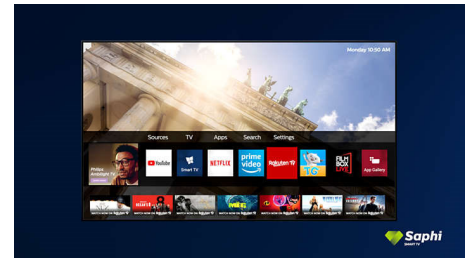

50PUS7556/12

it seem as if the screen is floating above your TV unit or table.

Design

Silver stand

SAPHI TV Collection

Philips TV Collection. Netflix, Prime Video and more.

Saphi Smart TV

SAPHI is a fast, intuitive operating system that makes your Philips Smart TV a real pleasure to use. Enjoy great picture quality and one-button access to a clear icon-based menu. Operate your TV with ease and quickly navigate to popular Philips Smart TV apps including YouTube, Netflix and more.