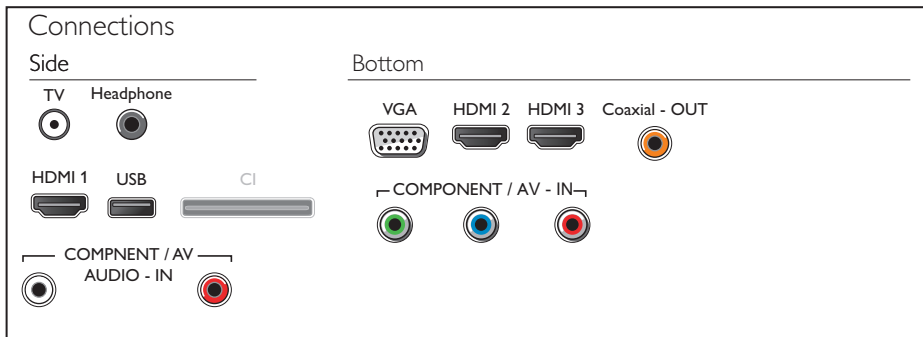

Sound

- Output power (RMS): 16W
- Sound Enhancement: Incredible Surround

Connectivity

- Number of HDMI connections: 3
- Number of component in (YPbPr): 1
- Number of USBs: 1
- Other connections: Antenna IEC75, Headphone out, Digital audio out (coaxial), Audio in (VGA/DVI), PC-In VGA
- EasyLink (HDMI-CEC): System standby, One touch play
- HDMI features: Audio Return Channel

Supported Display Resolution

- Computer inputs: up to 1920x1080 @ 60Hz
- Video inputs: 24, 25, 30, 50, 60 Hz, up to

1920x1080p

Multimedia Applications

- Video Playback Formats: H264/MPEG-4 AVC, MPEG-2, MPEG-4
- Subtitles Formats Support: .AAS, .SRT
- Music Playback Formats: MP3, AAC, MPEG1 L1/2
- Picture Playback Formats: JPEG, BMP, PNG

Tuner/Reception/Transmission

- Analog TV: NTSC, PAL, SECAM
- Digital TV: DVB-T/T2
- TV Program guide*: 8 day Electronic Program Guide

Power

- Mains power: AC 110 - 240 V 50/60Hz
- Standby power consumption: < 0.5 W

Dimensions

- Set dimensions (W x H x D): 968 x 565 x 77 mm
- Set dimensions with stand (W x H x D): 968 x 614 x 219 mm
- Product weight: 7.8 kg
- Product weight (+stand): 8.0 kg
- Weight incl. Packaging: 10.0 kg
- VESA wall mount compatible: 200 x 300 mm

Accessories

- Included accessories: Remote Control, Power cord, Quick start guide, Table top stand, 2 x AAA Batteries

Issue date 2018-03-28

Version: 1.1.1

12 NC: 8670 001 36119
EAN: 87 18863 00846 1

© 2018 Koninklijke Philips N.V.
All Rights reserved.

Specifications are subject to change without notice.
Trademarks are the property of Koninklijke Philips N.V.
or their respective owners.

www.philips.com

* EPG and actual visibility (up to 8 days) is country and operator dependent.

* The TV supports DVB reception for 'Free to air' broadcast. Specific DVB operators may not be supported. An up to date list can be found in the FAQ section of the Philips support website. For some operators Conditional Access and subscription are required. Contact your operator for more information.

* USB recording for digital channels only, recordings may be limited by broadcast copy protection (CI+). Country and channel restrictions may apply.