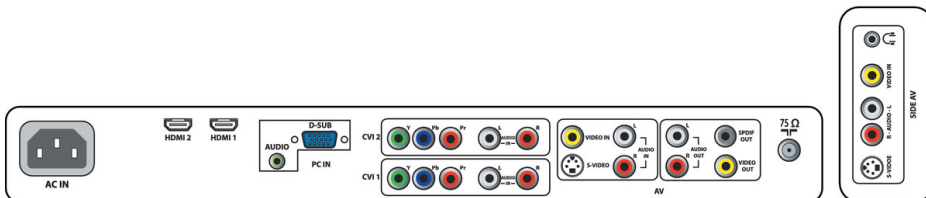

Connectivity

- AV 1: Audio L/R in, YPbPr
- AV 2: Audio L/R in, YPbPr
- AV 3: Audio L/R in, CVBS in, S-Video in
- AV 4: HDMI
- AV 5: HDMI
- Front / Side connections: Audio L/R in, CVBS in, Headphone out, S-video in
- Other connections: Analog audio Left/Right out, Composite video (CVBS) out, PC Audio in, PC-In VGA, S/PDIF out (coaxial)

Accessories

- Included Accessories: Table top stand, Power cord, Quick start guide, User Manual, Warranty certificate, Remote Control, Batteries for remote control

Dimensions

- Color cabinet: Silver, high gloss black
- Set dimensions (W x H x D): 1039 x 682 x 107 mm
- Set dimensions with stand (W x H x D): 1039 x 745 x 291 mm
- Product weight: 26 kg
- Product weight (+stand): 31 kg
- Box dimensions (W x H x D): 1181 x 803 x 362 mm
- Weight incl. Packaging: 35 kg
- VESA wall mount compatible: 400 x 200 mm