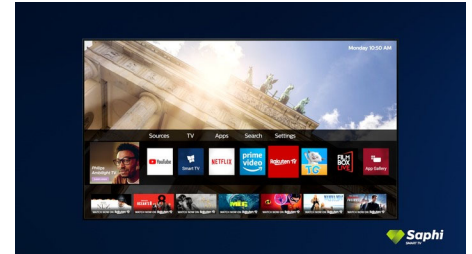

Saphi Smart TV

SAPHI is a fast, intuitive operating system that makes your Philips Smart TV a real pleasure to use. Enjoy great picture quality and one-button access to a clear icon-based menu. Operate your TV with ease, and quickly navigate to popular Philips Smart TV apps including YouTube, Netflix, and more.