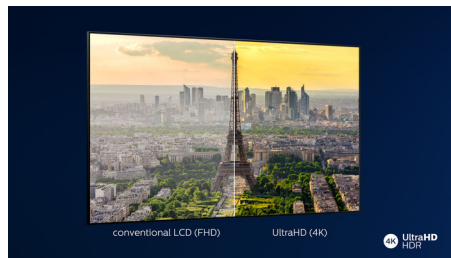

HDR10+ supported

Your Philips TV is primed to get the most out of the HDR10+ video format. Contrast, color,

and brightness levels are adjusted from frame to frame. Whether it's a must-watch series or the new blockbuster, shadows will be deeper. Bright surfaces will shine. Colors will be truer.