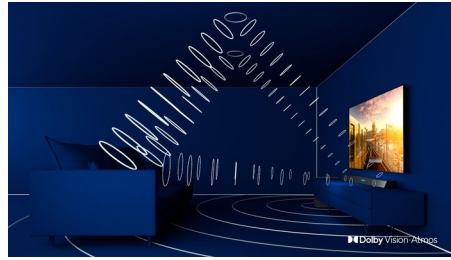

Dolby Vision and Dolby Atmos

Support for Dolby's premium sound and video formats means the HDR content you watch will look-and sound-gloriously real. Whether it's the latest streaming series or a Blu-Ray disc set, you'll enjoy contrast, brightness, and color that reflect the director's original intentions. And hear spacious sound with clarity, detail, and depth.