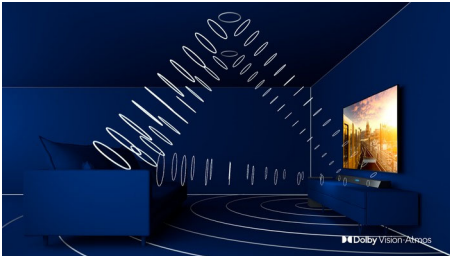

PHILIPS

Highlights

3 sided Ambilight

With Philips Ambilight, every moment feels closer. Intelligent LEDs around the edge of the TV respond to the on-screen action and emit an immersive glow that's simply captivating. Experience it once and wonder how you enjoyed TV without it.

Dolby Vision + Dolby Atmos

Support for Dolby's premium sound and video formats means that the HDR content that you watch will look—and sound—glorious. You'll enjoy a picture that reflects the director's original intentions and experience spacious sound with real clarity and depth.

Slim, attractive design

Placing your TV in a corner or in an awkward position? The central swivel stand ensures that you'll always be able to angle the screen just so. Wherever your TV sits, the virtually bezel-free screen adds a sophisticated touch.