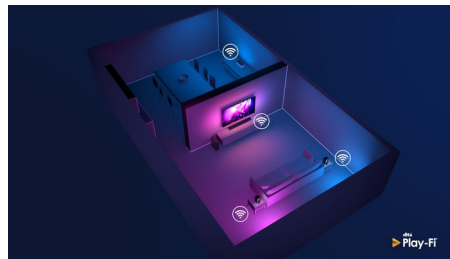

DTS Play-Fi compatible

With DTS Play-Fi on your Philips TV you can connect to compatible speakers in any room. Got wireless speakers in the kitchen? Listen to the film while you make a snack, or keep up with the sports commentary while you get everyone drinks.