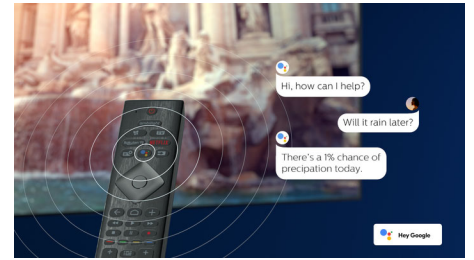

DTS Play-Fi compatible

With DTS Play-Fi on your Philips TV you can connect to compatible speakers in any room. Got wireless speakers in the kitchen? Listen to the film while you make a snack, or keep up with the sports commentary while you get everyone drinks.

HDMI 2.1 VRR and low latency

Your Philips TV boasts the latest HDMI 2.1 connectivity, and the TV automatically switches to a low latency setting when you start playing a game on your console. VRR is supported for smooth fast-action gameplay. Ambilight's gaming mode brings the thrill right into the room.

AI voice control

Push a button on the remote to talk to the Google Assistant. Control the TV or Google Assistant-compatible smart home devices with your voice. Or ask Alexa to control the TV via Alexa-enabled devices.

Slim, attractive design

Placing your TV in a corner or in an awkward position? The central swivel stand ensures that you'll always be able to angle the screen just so. Wherever your TV sits, the virtually bezel-free screen adds a sophisticated touch.