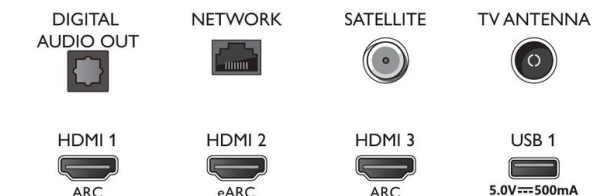

Design

- Colours of TV: Light silver bezel
- Stand design: Light-silver central arch base, Swivel +/- 15 degree

Accessories

- Included accessories: Quick start guide, Legal and safety brochure, Power cord, Tabletop stand, Remote Control with QWERTY
- Included batteries: 2 x AAA Batteries

Power

- Mains power: AC 220 - 240 V 50/60 Hz
- Standby power consumption: <0.3 W
- Ambient temperature: 5°C to 35°C
- Power Saving Features: Auto switch-off timer, Light sensor, Picture mute (for radio), Eco mode

Connections

Side

Bottom

Issue date 2022-07-20

Version: 10.3.2

12 NC: 8670 001 74888
EAN: 87 18863 02857 5

© 2022 Koninklijke Philips N.V.
All Rights reserved.

Specifications are subject to change without notice.
Trademarks are the property of Koninklijke Philips N.V.
or their respective owners.