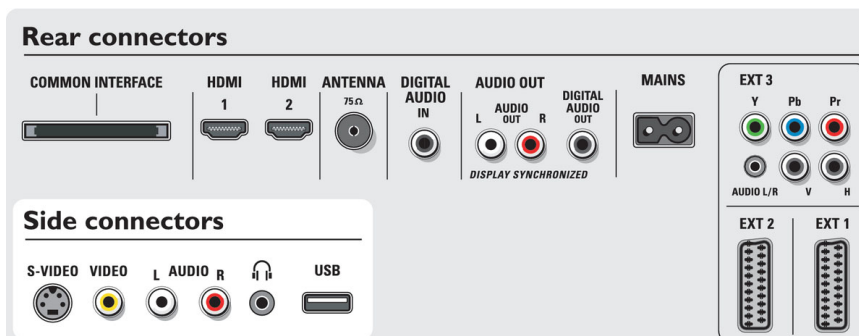

Connectivity

- Ext 1 Scart: Audio L/R, CVBS in/out, RGB
- Ext 2 Scart: Audio L/R, CVBS in/out, RGB, S-video in, S-video out
- Ext 3: YPbPr, Audio L/R in
- Ext 4: HDMI
- Ext 5: HDMI
- Front / Side connections: Audio L/R in, CVBS in, Headphone Out, S-video in, USB
- Other connections: Analog audio Left/Right out, PC-In VGA, S/PDIF in (coaxial), S/PDIF out (coaxial), Common Interface

Power

- Ambient temperature: 5 °C to 40 °C
- Mains power: AC 220 - 240 V +/- 10%
- Power consumption: 163 W
- Standby power consumption: 1.4W

Dimensions

- Set dimensions (W x H x D): 1115 x 617 x 104 mm
- Set dimensions with stand (H x D): 767 x 255 mm
- Product weight: 26 kg
- Box dimensions (W x H x D): 1191 x 830 x 330 mm
- Weight incl. Packaging: 39 kg
- Wall mount compatible: 800 x 200 mm

Accessories

- Included accessories: Table top stand, RF antenna cable
- Optional accessories: Floor stand

Issue date 2022-07-14

Version: 2.0.8

12 NC: 8670 000 29631
EAN: 87 12581 33504 5

© 2022 Koninklijke Philips N.V.
All Rights reserved.