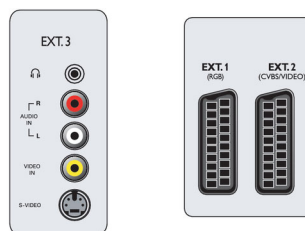

Tuner/Reception/Transmission

- Aerial Input: 75 ohm coaxial (IEC75)
- TV system: PAL I, PAL B/G, PAL D/K, SECAM B/G, SECAM D/K, SECAM L/L'
- Video Playback: NTSC, SECAM, PAL
- Tuner bands: Hyperband, S-Channel, UHF, VHF
- Number of Preset Channels: 100
- Tuner Display: PLL

Connectivity

- Ext 1 Scart: Audio L/R, CVBS in/out, RGB
- Ext 2 Scart: Audio L/R, CVBS in/out, S-video in
- Ext 3: S-video in, CVBS in, Audio L/R in
- Ext 4: YPbPr, Audio L/R in
- Ext 5: HDMI
- Ext 6: HDMI
- Number of Scarts: 2
- Other connections: Headphone out

Power

- Ambient temperature: 5 °C to 40 °C
- Mains power: 220 - 240V, 50/60Hz
- Power consumption: 240 W
- Standby power consumption: < 1W

Accessories

- Included accessories: Table top stand, Power cord, Quick start guide, User Manual, Registration card, Warranty certificate, Remote Control, Batteries for remote control
- Optional accessories: Floor stand

Dimensions

- Set dimensions (W x H x D): 1058 x 692 x 115.5 mm
- Set dimensions with stand (W x H x D): 1058 x 748 x 286 mm
- Product weight: 27.9 kg
- Product weight (+stand): 35.9 kg
- Box dimensions (W x H x D): 1138 x 794 x 316 mm
- Weight incl. Packaging: 40.0 kg
- Wall mount compatible: 600 x 400 mm

Stereo system					Transmission system					
2CS DK	NICAM DK	2CS BG	NICAM I	NICAM LL'	PAL BG	PAL D/K	PAL I	SECAM BG	SECAM DK	SECAM LL'
•	•	•	•	•	•	•	•	•	•	•

Issue date 2022-07-14

Version: 1.0.10

12 NC: 8670 000 30334
EAN: 87 12581 33770 4

© 2022 Koninklijke Philips N.V.
All Rights reserved.

Specifications are subject to change without notice.
Trademarks are the property of Koninklijke Philips N.V.
or their respective owners.

www.philips.com