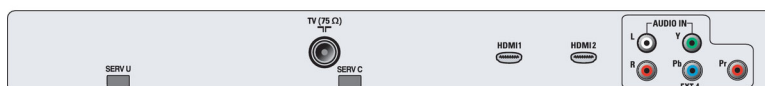

Tuner/Reception/Transmission

- Aerial Input: 75 ohm coaxial (IEC75)
- TV system: PAL I, PAL B/G, PAL D/K, SECAM B/G, SECAM D/K, SECAM L/L'
- Video Playback: NTSC, SECAM, PAL
- Tuner bands: Hyperband, S-Channel, UHF, VHF
- Number of Preset Channels: 100
- Tuner Display: PLL

Connectivity

- Ext 1 Scart: Audio L/R, CVBS in/out, RGB
- Ext 2 Scart: Audio L/R, CVBS in/out, S-video in
- Ext 3: S-video in, CVBS in, Audio L/R in
- Ext 4: YPbPr, Audio L/R in
- Ext 5: HDMI
- Ext 6: HDMI
- Number of Scarts: 2
- Other connections: Headphone out

Power

- Ambient temperature: 5 °C to 40 °C
- Mains power: 220 - 240V, 50/60Hz
- Power consumption: 240 W
- Standby power consumption: < 1W

Accessories

- Included accessories: Table top stand, Power cord, Quick start guide, User Manual, Registration card, Warranty certificate, Remote Control, Batteries for remote control
- Optional accessories: Floor stand

Dimensions

- Set dimensions (W x H x D): 1058 x 692 x 115.5 mm
- Set dimensions with stand (W x H x D): 1058 x 748 x 286 mm
- Product weight: 27.9 kg
- Product weight (+stand): 35.9 kg
- Box dimensions (W x H x D): 1138 x 794 x 316 mm
- Weight incl. Packaging: 40.0 kg
- Wall mount compatible: 600 x 400 mm

Stereo system					Transmission system					
2CS DK	NICAM DK	2CS BG	NICAM I	NICAM LL'	PAL BG	PAL D/K	PAL I	SECAM BG	SECAM DK	SECAM LL'
•	•	•	•	•	•	•	•	•	•	•

Issue date 2022-07-14

Version: 1.0.10

12 NC: 8670 000 30334
EAN: 87 12581 33770 4

© 2022 Koninklijke Philips N.V.
All Rights reserved.

Specifications are subject to change without notice.
Trademarks are the property of Koninklijke Philips N.V.
or their respective owners.

www.philips.com