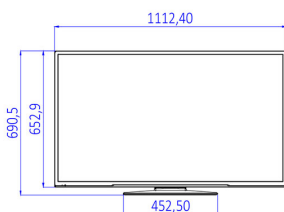

Specifications

Picture/Display

- Display: LED Full HD
- Diagonal screen size: 49 inch / 123 cm
- Aspect ratio: 16:9
- Panel resolution: 1920x1080p
- Brightness: 330 cd/m²
- Viewing angle: 178° (H) / 178° (V)

Accessories

- Included: Remote Control 22AV1407A/12, 2x AAA batteries, Tabletop Stand, Warranty Leaflet, Legal and Safety brochure
- Optional: Setup RC 22AV9573A

Power

- Mains power: AC 220-240V; 50-60Hz
- Energy Label Class: A++
- Eu Energy Label power: 49 W
- Annual energy consumption: 71 kWh
- Standby power consumption: <0.3 W
- Power Saving Features: Eco mode
- Ambient temperature: 5 °C to 45 °C

Dimensions

- Set dimensions (W x H x D): 1112 x 653 x 60/

Issue date 2022-07-14

Version: 1.0.1

12 NC: 8670 001 37962
EAN: 87 18863 00934 5

© 2022 Koninklijke Philips N.V.
All Rights reserved.

Specifications are subject to change without notice.
Trademarks are the property of Koninklijke Philips N.V.
or their respective owners.