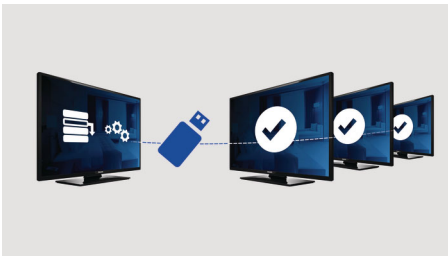

PHILIPS

Highlights

Welcome page

A welcome page is displayed each time the TV set is switched on. The welcome page can be branded and customized easily at the time of installation via a simple welcome image in .png format.

USB Cloning

Provides the ability to easily copy all programming and channel programming

settings from one TV into other TV sets in less than a minute. The feature ensures uniformity between TV sets and significantly reduces installation time and costs.

USB (photos, music, video)

Share the fun. Connect your USB memory-stick, digital camera, mp3 player or other multimedia device to the USB port on your TV to enjoy photos, videos and music with the easy to use onscreen content browser.

Specifications

Picture/Display

- Display: LED Full HD
- Diagonal screen size: 49 inch / 123 cm
- Aspect ratio: 16:9
- Panel resolution: 1920x1080p
- Brightness: 330 cd/m²
- Viewing angle: 178° (H) / 178° (V)