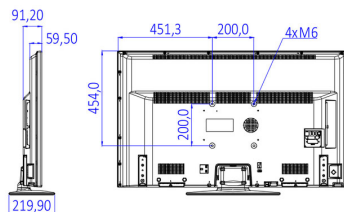

Specifications

Picture/Display

- Display: LED Full HD
- Diagonal screen size: 49 inch / 123 cm
- Aspect ratio: 16:9
- Panel resolution: 1920x1080p
- Brightness: 330 cd/m²
- Viewing angle: 178° (H) / 178° (V)

Accessories

- Included: Remote Control 22AV1407A/12, 2x AAA batteries, Tabletop Stand, Warranty Leaflet, Legal and Safety brochure
- Optional: Setup RC 22AV9573A

Power

- Mains power: AC 220-240V; 50-60Hz
- Energy Label Class: A++
- Eu Energy Label power: 49 W
- Annual energy consumption: 71 kWh
- Standby power consumption: <0.3 W
- Power Saving Features: Eco mode
- Ambient temperature: 5 °C to 45 °C

Dimensions

- Set dimensions (W x H x D): 1112 x 653 x 60/

Issue date 2022-07-14

Version: 1.0.1

12 NC: 8670 001 37962
EAN: 87 18863 00934 5

© 2022 Koninklijke Philips N.V.
All Rights reserved.

Specifications are subject to change without notice.
Trademarks are the property of Koninklijke Philips N.V.
or their respective owners.