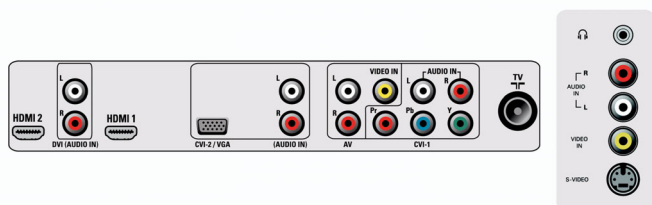

Tuner/Reception/Transmission

- Tuner bands: Hyperband, S-Channel, UHF, VHF
- TV system: PAL, SECAM
- Video Playback: NTSC, PAL, SECAM
- Aerial Input: 75 ohm coaxial (IEC75)
- Tuner Display: PLL
- Number of Preset Channels: 100

Connectivity

- Number of AV connections: 5
- Other connections: Antenna IEC75
- AV 1: YPbPr (2fh), Audio L/R in
- AV 2: CVBS, Audio L/R in
- AV 3: VGA PC-in, YPbPr (2Fh), Audio L/R in
- Front / Side connections: CVBS in, Headphone Out, S-video in, Audio L/R in
- AV 4: HDMI
- AV 5: HDMI

Power

- Power consumption: 65 W Normal Operation W
- Standby power consumption: 1 W <
- Ambient temperature: 5 °C to 40 °C
- Mains power: 110 - 240V, 50/60Hz

Dimensions

- Product weight: 19.2 kg
- Weight incl. Packaging: 22 kg
- Dimensions (with base) (W x H x D): 935 x 553 x 222 mm
- Box dimensions (W x H x D):

1012 x 698 x 240 mm

- Dimensions (without base) (W x H x D): 935 x 516.5 x 120 mm

Accessories

- Included accessories: Power cord, Quick start guide, Remote Control, User Manual, Batteries for remote control, Table top stand, Warranty certificate
- Optional accessories: Floor stand

Loudspeakers

- Built-in speakers: 4
- Loudspeaker types: Dome tweeter

Stereo system					Transmission system					
NICAM DK	2CS BG	NICAM I	NICAM BG	NICAM LL	PAL BG	PAL D/K	PAL I	SECAM BG	SECAM DK	SECAM LL
•	•	•	•	•	•	•	•	•	•	•

Issue date 2012-01-20

Version: 8.0.18

12 NC: 8670 000 23183
EAN: 87 10895 94050 4

© 2012 Koninklijke Philips Electronics N.V.
All Rights reserved.

Specifications are subject to change without notice.
Trademarks are the property of Koninklijke Philips Electronics N.V. or their respective owners.

www.philips.com