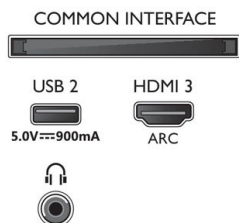

EU Energy card

- EPREL registration numbers: 355210
- Diagonal screen size (inch): 58
- Diagonal screen size (metric): 146
- Energy class for SDR: F
- On mode power demand for SDR: 156 Kwh/1000h
- Energy class for HDR: G
- On mode power demand for HDR: 80 Kwh/1000h
- Networked standby mode: <2.0 W
- Off mode power consumption: n.a.
- Panel technology used: LED LCD

Sound

- Output power (RMS): 20W
- Sound Enhancement: 5 Band Equalizer, A.I. Sound, Clear Dialogue, Dolby Atmos, Night mode, Auto

- Volume Leveler, Bass Enhancement, Dolby Bass Enhancement, Dolby Volume Leveler
- Speaker configuration: 2x10W full range speaker

Dimensions

- Box dimensions (W x H x D): 1445.0 x 880.0 x 160.0 mm
- Set dimensions (W x H x D): 1302.1 x 792.9 x 89.8 mm
- Set dimensions with stand (W x H x D): 1302.1 x 858.1 x 256.2 mm
- Stand dimensions (W x H x D): 804.0 x 32.6 x 256.2 mm
- Product weight: 15.2 kg
- Product weight (+stand): 15.4 kg
- Weight incl. Packaging: 19.5 kg
- VESA wall mount compatible: 300 x 200 mm

Design

- Colors of TV: Plastic glossy black bezel
- Stand design: Matte blade stand

Accessories

- Included accessories: Remote Control, 2 x AAA Batteries, Power cord, Quick start guide, Legal and safety brochure, Table top stand

Connections

Side