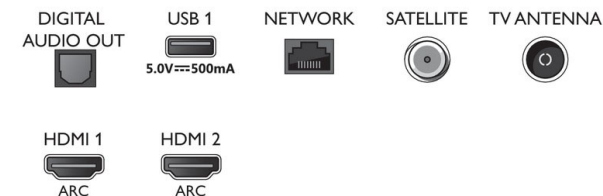

Bottom

Issue date 2022-07-08

Version: 8.0.1

12 NC: 8670 001 65833
EAN: 87 18863 02347 1

© 2022 Koninklijke Philips N.V.
All Rights reserved.

Specifications are subject to change without notice.
Trademarks are the property of Koninklijke Philips N.V.
or their respective owners.

www.philips.com

* EPG and actual visibility (up to 8 days) is country and operator dependent.

* Energy consumption in kWh per year, based on the power consumption of the television operating 4 hours per day for 365 days. The actual energy consumption will depend on how the television is used.

* The TV supports DVB reception for 'Free to air' broadcast. Specific DVB operators may not be supported. An up to date list can be found in the FAQ section of the Philips support website. For some operators Conditional Access and subscription are required. Contact your operator for more information.

* Philips TV Remote app and related functionalities vary per TV model, operator, and country, as well as smart device model and OS. For more details please visit: www.philips.com/TVRemoteapp.

* Smart TV app offerings vary per TV model and country. For more details please visit: www.philips.com/smarttv.

* This television contains lead only in certain parts or components where no technology alternatives exist in accordance with existing exemption clauses under the RoHS Directive.