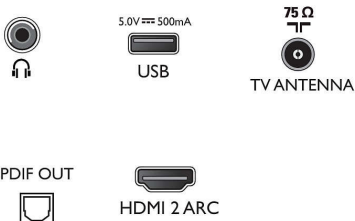

Convenience

- Ease of Use: One-stop Home button
- Screen Format Adjustments: 16:9, 4:3, Automatic
- Electronic Program Guide: 8 day Electronic Program Guide
- Firmware upgradeable: Firmware auto upgrade wizard, Firmware upgradeable via USB
- Sleep timer

Sound

- Output power (RMS): 12W
- Sound Enhancement: Incredible Surround, Auto

Volume Leveler, Clear Sound, Dynamic Bass Enhancement

Connectivity

- Number of HDMI connections: 2
- EasyLink (HDMI-CEC): System standby, One touch play, Remote control pass-through, System audio control
- Number of USBs: 1
- Other connections: Antenna IEC75, Headphone out, CVBS+Audio L/R in, Digital audio out (optical)

Power

- Mains power: AC 110-240V 50/60Hz
- Ambient temperature: 5 °C to 35 °C
- Power Saving Features: Auto switch-off timer

Accessories

- Included accessories: Remote Control, Quick start guide, Table top stand, 2 x AAA Batteries, Legal and safety brochure, User Manual

Dimensions

- Set Width: 970.6 mm
- Set Height: 566.3 mm
- Set Depth: 80.5 mm
- Product weight: 6.3 kg
- Set width (with stand): 970.6 mm
- Set height (with stand): 584.2 mm
- Set depth (with stand): 218 mm
- Product weight (+stand): 6.4 kg
- Box width: 1070 mm
- Box height: 680 mm
- Box depth: 140 mm
- Weight incl. Packaging: 9.2 kg
- Wall mount compatible: 200 x 100 mm

Side

Down