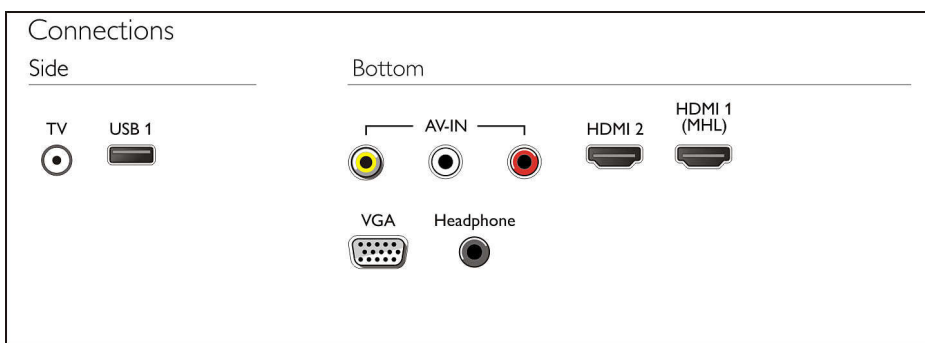

Issue date 2023-10-16

Version: 7.2.1

EAN: 87 18863 01366 3

© 2023 Koninklijke Philips N.V.
All Rights reserved.

Specifications are subject to change without notice.
Trademarks are the property of Koninklijke Philips N.V.
or their respective owners.

www.philips.com

* EPG and actual visibility (up to 8 days) is country and operator dependent.

* The TV supports DVB reception for 'Free to air' broadcast. Specific DVB operators may not be supported. An up to date list can be found in the FAQ section of the Philips support website. For some operators Conditional Access and subscription are required. Contact your operator for more information.

* (Philips) only compatible with specific Philips player device.