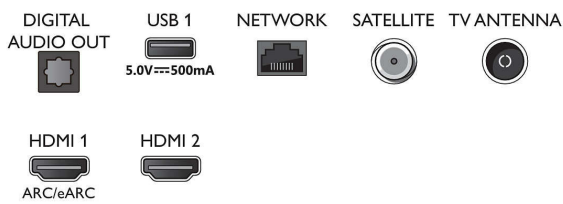

Connections

Side

Bottom

Specifications

- Firmware upgradeable: Firmware auto upgrade wizard, Firmware upgradeable via USB, Online firmware upgrade
- Screen Format Adjustments: Advance - Shift, Basic - Fill Screen, Fit to screen, Zoom, stretch, Wide screen
- Voice assistant*: Works with Google Assistant