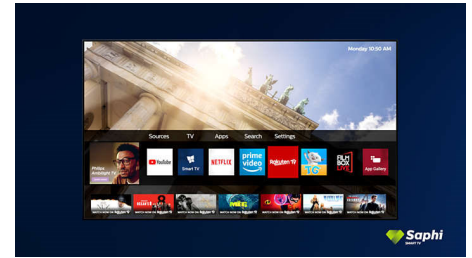

43PUS7506/12

it seem as if the screen is floating above your TV unit or table.

Design

Black matte bezel. Slender feet.

SAPHI TV Collection

Philips TV Collection. Netflix, Prime Video and more.

Saphi Smart TV

SAPHI is a fast, intuitive operating system that makes your Philips Smart TV a real pleasure to use. Enjoy great picture quality and one-button access to a clear icon-based menu. Operate your TV with ease and quickly navigate to popular Philips Smart TV apps including YouTube, Netflix and more.