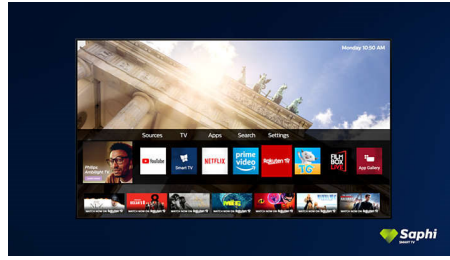

SAPHI smart TV

The fast, intuitive SAPHI operating system makes your Philips smart TV a real pleasure to use. Enjoy great picture quality and one-button access to a clear icon-based menu. Operate your TV with ease, and quickly navigate to popular Philips smart TV apps.

HDMI connectivity

Ready for gaming

Your Philips TV boasts the latest HDMI connectivity, and it automatically switches to a low-latency setting when you start playing a game on your console.

Design

Looking for a TV that fits with your room? This 4K smart TV is dressed for the occasion! The virtually bezel-free screen goes with just about any interior scheme. While the slim feet make

43PUS7506/12

it seem as if the screen is floating above your TV unit or table.

Design

Black matte bezel. Slender feet.