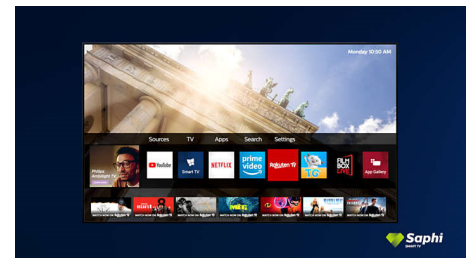

43PUS7506/12

it seem as if the screen is floating above your TV unit or table.

Design

Black matte bezel. Slender feet.

SAPHI TV Collection

Philips TV Collection. Netflix, Prime Video and more.

Saphi Smart TV

SAPHI is a fast, intuitive operating system that makes your Philips Smart TV a real pleasure to use. Enjoy great picture quality and one-button access to a clear icon-based menu. Operate your TV with ease and quickly navigate to popular Philips Smart TV apps including YouTube, Netflix and more.