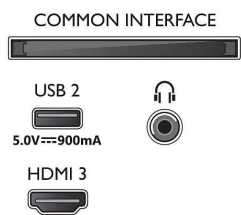

Specifications

Picture/Display

- Aspect ratio: 16:9
- Diagonal screen size (inch): 43 inch
- Diagonal screen size (metric): 108 cm
- Display: 4K Ultra HD LED
- Panel resolution: 3840 x 2160
- Picture enhancement: Dolby Vision, HLG (Hybrid Log Gamma), Ultra Resolution, HDR10+ compatible, Micro Dimming
- Diagonal screen size (inch): 43 inch

Connections

Side

Bottom

Specifications

- Firmware upgradeable: Firmware auto upgrade wizard, Firmware upgradeable via USB, Online firmware upgrade
- Screen Format Adjustments: Advance - Shift, Basic - Fill Screen, Fit to screen, Zoom, stretch, Wide screen
- Voice assistant*: Works with Google Assistant