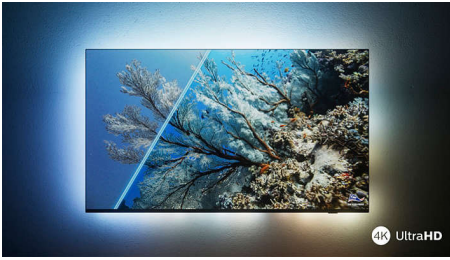

Philips LED
4K UHD LED Smart TV

108 cm (43")
Dolby Vision and Dolby Atmos
Smart TV

43PUS7506

Smart looks. Perfect picture. Smooth motion.

4K HDR Smart LED TV

If it's a film today, your favourite shows tomorrow and sports on the weekend, this Philips 4K TV will always give you a perfect picture. HDR shows look brilliant and gaming is smooth and responsive. Plus you get premium Dolby Atmos sound.

- Cinematic vision and sound. Dolby Vision and Dolby Atmos
- Great for gaming. Low latency on any console.

Looks great off or on

- Vibrant HDR picture. Philips 4K UHD TV.
- Slim, attractive design
- Black matte bezel. Slender feet.

PHILIPS

4K UHD LED Smart TV
108 cm (43") Dolby Vision and Dolby Atmos, Smart TV

Highlights

Supports all major HDR formats

Your Philips 4K UHD TV is compatible with all major HDR formats, including Dolby Vision. Whether it's a must-watch series or the latest video game, shadows will be deeper. Bright surfaces will shine. Colours will be truer.

Dolby Vision + Dolby Atmos

Support for Dolby's premium sound and video formats means that the HDR content that you watch will look—and sound—glorious. You'll enjoy a picture that reflects the director's original intentions and experience spacious sound with real clarity and depth.