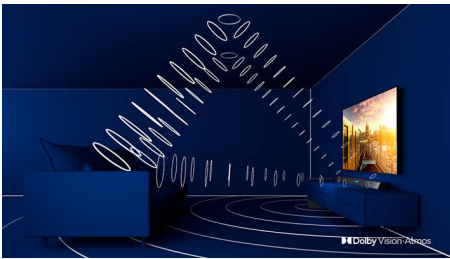

Dolby Vision + Dolby Atmos

Support for Dolby's premium sound and video formats means that the HDR content that you watch will look—and sound—glorious. You'll enjoy a picture that reflects the director's original intentions and experience spacious sound with real clarity and depth.