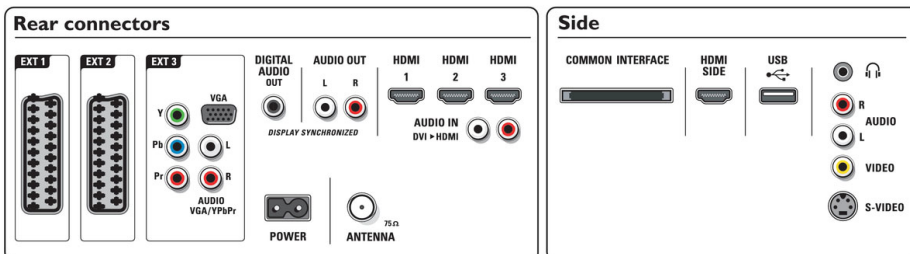

Multimedia Applications

- Multimedia connections: USB
- Playback Formats: MP3, Slideshow files (.alb), JPEG Still pictures

Tuner/Reception/Transmission

- Aerial Input: 75 ohm coaxial (IEC75)
- TV system: PAL I, PAL B/G, PAL D/K, SECAM B/G, SECAM D/K, SECAM L/L', DVB COFDM 2K/8K
- Video Playback: NTSC, SECAM, PAL
- Digital TV: DVB Terrestrial *
- Tuner bands: Hyperband, S-Channel, UHF, VHF

Connectivity

- Ext 1 Scart: Audio L/R, CVBS in/out, RGB
- Ext 2 Scart: Audio L/R, CVBS in/out, RGB
- Ext 3: YPbPr, Audio L/R in, VGA PC-in
- Ext 4: HDMI v1.3
- Ext 5: HDMI v1.3
- Ext 6: HDMI v1.3
- EasyLink (HDMI-CEC): One touch play, System audio control, System standby
- Front / Side connections: HDMI v1.3, S-video in,

- CVBS in, Audio L/R in, Headphone Out, USB
- Other connections: Analog audio Left/Right out, S/PDIF out (coaxial), Common Interface

Power

- Ambient temperature: 5 °C to 35 °C
- Mains power: AC 220 - 240 V +/- 10%
- Power consumption: 270 W
- Standby power consumption: 0,15 W

Dimensions

- Set dimensions (W x H x D): 1163 x 712 x 117 mm
- Set dimensions with stand (H x D): 786 x 310 mm
- Weight incl. Packaging: 51 kg
- Product weight: 29.5 kg
- Product weight (+stand): 36.5 kg
- Box dimensions (W x H x D): 1287 x 883 x 391 mm
- Wall mount compatible: 400 x 400 mm

Accessories

- Included accessories: Power cord, Quick start guide, User Manual, Warranty certificate, Remote Control, Batteries for remote control

Issue date 2022-07-14

Version: 1.1.8

12 NC: 8670 000 42736
EAN: 87 12581 44652 9

© 2022 Koninklijke Philips N.V.
All Rights reserved.

Specifications are subject to change without notice.
Trademarks are the property of Koninklijke Philips N.V.
or their respective owners.

www.philips.com