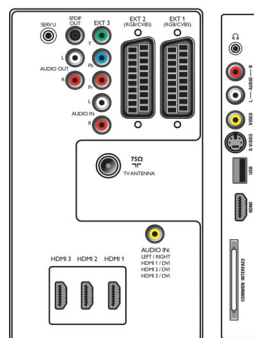

Connectivity

- Ext 1 Scart: Audio L/R, CVBS in/out, RGB
- Ext 2 Scart: Audio L/R, CVBS in/out, RGB
- Ext 3: YPbPr, Audio L/R in
- Ext 4: HDMI v1.3
- Ext 5: HDMI v1.3
- Ext 6: HDMI v1.3
- EasyLink (HDMI-CEC): One touch play, System standby
- Front / Side connections: HDMI v1.3, S-video in, CVBS in, Audio L/R in, Headphone Out, USB
- Other connections: Analog audio Left/Right out, PC Audio in, S/PDIF out (coaxial), Common Interface

Power

- Ambient temperature: 5 °C to 35 °C
- Mains power: 220 - 240V, 50/60Hz
- Power consumption: 270 W
- Standby power consumption: 0.15 W

Dimensions

- Set dimensions (W x H x D): 1163 x 712 x 117 mm
- Set dimensions with stand (W x H x D): 1163 x 786 x 310 mm
- Weight incl. Packaging: 50.7 kg
- Product weight: 29.5 kg
- Product weight (+stand): 36.5 kg
- Box dimensions (W x H x D): 1287 x 883 x 391 mm
- Wall mount compatible: 400 x 400 mm

Accessories

- Included accessories: Power cord, Quick start guide, User Manual, Warranty certificate, Remote Control, Batteries for remote control

Stereo system					Transmission system					
2CS DK	NICAM DK	2CS BG	NICAM I	NICAM LL'	PAL BG	PAL D/K	PAL I	SECAM BG	SECAM DK	SECAM LL'
•	•	•	•	•	•	•	•	•	•	•