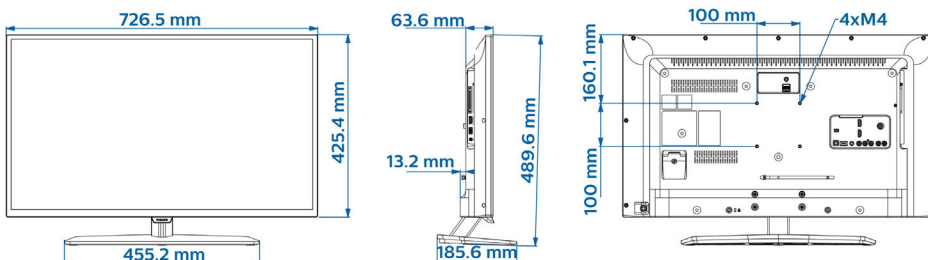

SUB, TXT

- Music formats supported: MP3, AAC, WAV, WMA (v2 up to v9.2)
- Picture formats supported: BMP, JPG, PNG, GIF
- Supp. Video Resolution on USB: up to 1920x1080p@60Hz

Accessories

- Included: Tabletop Stand, 2xAAA Batteries, Warranty Leaflet, Legal and Safety brochure, Power Cord, Remote Control 22AV1503A/12
- Optional: External Clock 22AV1120C/00, Healthcare RC 22AV1109H/12, Setup RC 22AV9573A/12

Dimensions

- Set dimensions (W x H x D): 727 x 425 x 64/77 mm
- Set dimensions with stand (W x H x D): 727 x 490 x 186 mm
- Product weight: 5 kg
- Product weight (+stand): 5.7 kg
- VESA wall mount compatible: M4, 100 x 100 mm