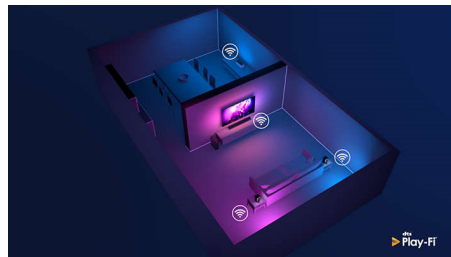

DTS Play-Fi compatible

With DTS Play-Fi on your Philips TV you can connect to compatible speakers in any room. Got wireless speakers in the kitchen? Listen to the film while you make a snack, or keep up with the sports commentary while you get everyone drinks.

Remote with QWERTY keyboard

Your TV's remote control has a full QWERTY-based keyboard integrated into its rear side, making text input a whole lot quicker. Typing passwords for your streaming accounts, searching for content and entering web addresses has never been easier.