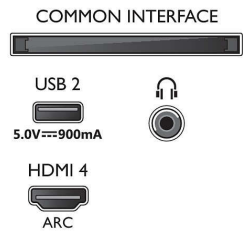

Specifications

Ambilight

- Ambilight Features: Built-in Ambilight+hue, Ambilight Music, Game Mode, Wall colour adaptive, Lounge mode, AmbiWakeup, AmbiSleep, Philips Wireless Home Speakers
- Ambilight Version: 3 sided

Picture/Display

- Aspect ratio: 16:9
- Diagonal screen size (inch): 58 inch
- Diagonal screen size (metric): 146 cm

- Display: 4K Ultra HD LED
- Panel resolution: 3840 x 2160
- Picture engine: P5 Perfect Picture Engine
- Picture enhancement: Ultra Resolution, HDR10+, Dolby Vision, Micro Dimming Pro, ISF Colour Management
- Diagonal screen size (inch): 58 inch

Supported Display Resolution

- Computer inputs on all HDMI: HDR supported, HDR10/HLG, up to 4K UHD

- 3840 x 2160 @60 Hz, HDR supported, HDR10+/HLG
- Video inputs on all HDMI: up to 4K UHD 3840 x 2160 @60 Hz, HDR supported, HDR10/HLG (Hybrid Log Gamma), HDR10+/Dolby Vision

Tuner/Reception/Transmission

- Digital TV: DVB-T/T2/T2-HD/C/S/S2
- Video Playback: PAL, SECAM
- MPEG Support: MPEG2, MPEG4
- TV Programme guide*: 8-day Electronic

Connections

Side