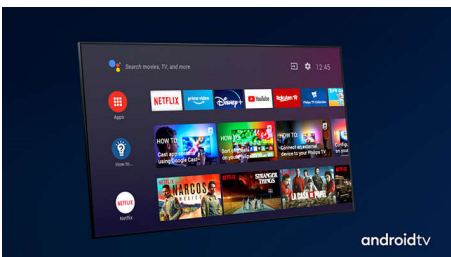

Android TV

Your Philips Android TV gives you the content you want—when you want it. You can customise the home screen to display your favourite apps, making it simple to start streaming the movies and shows you love. Or pick up where you left off.