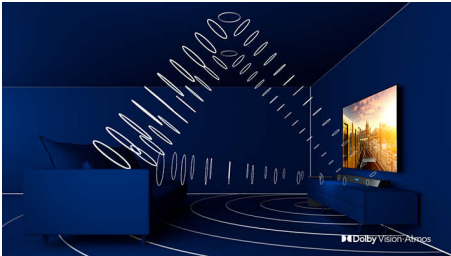

PHILIPS

Highlights

3 sided Ambilight

With Philips Ambilight, every moment feels closer. Intelligent LEDs around the edge of the TV respond to the on-screen action and emit an immersive glow that's simply captivating. Experience it once and wonder how you enjoyed TV without it.

Dolby Vision + Dolby Atmos

Support for Dolby's premium sound and video formats means that the HDR content that you watch will look—and sound—glorious. You'll enjoy a picture that reflects the director's original intentions and experience spacious sound with real clarity and depth.