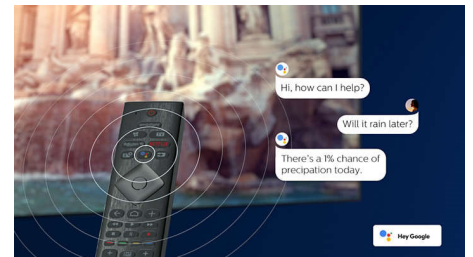

Dolby Vision + Dolby Atmos

Support for Dolby's premium sound and video formats means that the HDR content that you watch will look—and sound—glorious. You'll enjoy a picture that reflects the director's original intentions and experience spacious sound with real clarity and depth.

AI voice control

Push a button on the remote to talk to the Google Assistant. Control the TV or Google Assistant-compatible smart home devices with your voice. Or ask Alexa to control the TV via Alexa-enabled devices.