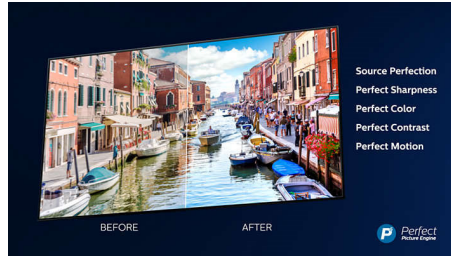

Philips P5 Picture Engine

The Philips P5 engine delivers a picture as brilliant as the content you love. Details have noticeably more depth. Colours are vivid, while skin tones look natural. Contrast is so crisp you'll feel every detail. Motion is perfectly smooth.