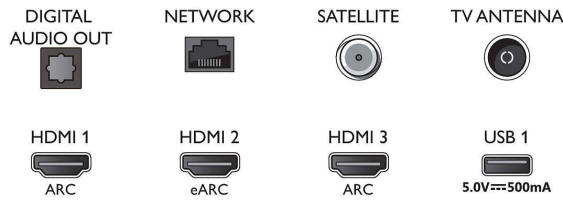

Tuner/Reception/Transmission

- Digital TV: DVB-T/T2/T2-HD/C/S/S2
- Video Playback: PAL, SECAM
- MPEG Support: MPEG2, MPEG4
- TV Programme guide*: 8-day Electronic

Connections

Side

Bottom

Specifications

- Programme Guide
- Signal strength indication
- Teletext: 1000 page Hypertext
- HEVC support