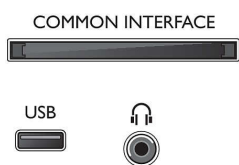

Connections

Side