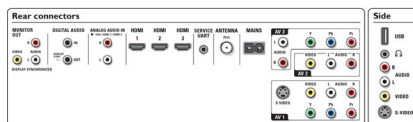

Multimedia Applications

- Multimedia connections: USB
- Playback Formats: MP3, Slideshow files (.alb), JPEG Still pictures

Tuner/Reception/Transmission

- Aerial Input: 75 ohm coaxial (IEC75)
- TV system: PAL I, PAL B/G, SECAM B/G, SECAM D/K

- Video Playback: NTSC, SECAM, PAL
- Tuner bands: Hyperband, S-Channel, UHF, VHF

Connectivity

- AV 1: (1, 2, 3Fh autoranging), Audio L/R in, CVBS in, S-Video, YPbPr
- AV 2: Audio L/R in, CVBS
- AV 3: (1, 2, 3Fh autoranging), Audio L/R in, YPbPr
- AV 4: HDMI, Audio L/R in
- AV 5: HDMI
- AV 6: HDMI
- Front / Side connections: Audio L/R in, CVBS in, Headphone out, S-video in, USB
- Other connections: Analog audio Left/Right out, S/PDIF out (coaxial)

Power

- Ambient temperature: 5 °C to 35 °C
- Mains power: AC 200 - 240 V
- Power consumption: 275 W
- Standby power consumption: 0.8 W

Accessories

- Included Accessories: Tabletop swivel stand, Wall mounting bracket, RF antenna cable

Dimensions

- Color cabinet: High Gloss Black
- Set dimensions (W x H x D): 1157 x 752 x 117 mm
- Set dimensions with stand (H x D): 820 x 305 mm
- Product weight: 32 kg
- Product weight (+stand): 41 kg
- Box dimensions (W x H x D): 1324 x 941 x 331 mm
- Weight incl. Packaging: 49 kg
- VESA wall mount compatible: 600 x 400 mm

Issue date 2022-04-26

Version: 8.0.16

12 NC: 8670 000 25097
EAN: 87 12581 30077 7

© 2022 Koninklijke Philips N.V.
All Rights reserved.

Specifications are subject to change without notice.
Trademarks are the property of Koninklijke Philips N.V.
or their respective owners.

www.philips.com