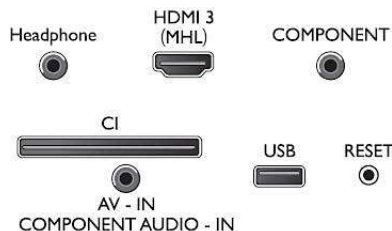

Accessories

- Included accessories: Remote Control, 2 x AAA Batteries, Power cord, Quick start guide, Legal and safety brochure, Warranty Leaflet, Tabletop stand, Mini-jack to YPbPr cable

Dimensions

- Set Width: 969 mm
- Set Height: 567 mm
- Set Depth: 83 mm
- Product weight: 7.3 kg
- Set width (with stand): 969 mm
- Set height (with stand): 625 mm
- Set depth (with stand): 226 mm
- Product weight (+stand): 7.5 kg
- Box width: 1085 mm
- Box height: 667 mm
- Box depth: 150 mm

Three HDMI with Easylink

Avoid cable clutter with a single cable to carry both picture and audio signals from your devices to your TV. HDMI uses uncompressed signals, ensuring the highest quality from source to screen. Together with Philips Easylink, you'll need only one remote control to perform most operations on your TV, DVD, Blu-ray, set top box or home cinema system.

Connections

Side

Bottom

Issue date 2023-10-16

Version: 4.2.1

EAN: 87 18863 01417 2

© 2023 Koninklijke Philips N.V.
All Rights reserved.

Specifications are subject to change without notice. Trademarks are the property of Koninklijke Philips N.V. or their respective owners.