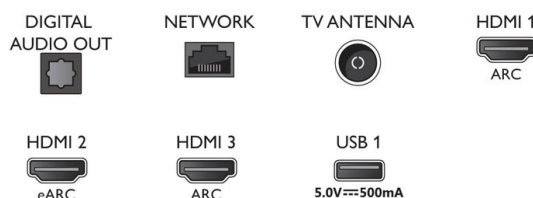

Multimedia Applications

- Video Playback Formats: Containers: AVI, MKV, H264/MPEG-4 AVC, MPEG-1, MPEG-2, MPEG-4, VP9, HEVC (H.265), AV1, HEVC
- Subtitles Formats Support: .SRT, .SUB, .TXT, .SMI
- Music Playback Formats: AAC, MP3, WAV, WMA (v2 up to v9.2), WMA-PRO (v9 and v10)
- Picture Playback Formats: JPEG, BMP, GIF, PNG, 360 photo, HEIF

Power

- Mains power: AC 220 - 240 V 50/60Hz
- Ambient temperature: 5 °C to 35 °C
- Power Saving Features: Auto switch-off timer, Light sensor, Picture mute (for radio), Eco mode

Sound

- Output power (RMS): 20W
- Sound Enhancement: Dolby Atmos, A.I. Sound, Clear Dialogue, Night mode, A.I. EQ, Dolby Bass Enhancement, Dolby Volume Leveler, DTS Play-Fi, Mimi Sound Personalization
- Speaker configuration: 2x10W full range speaker

Dimensions

- Wall mount compatible: 200 x 300 mm
- Box dimensions (W x H x D): 1360 x 840 x 160 mm
- Product weight: 14.5 kg
- Product weight (+stand): 15 kg
- Set dimensions (W x H x D): 1231 x 710 x 82 mm
- Set dimensions with stand (W x H x D): 1231 x 783 x 265 mm
- Weight incl. Packaging: 18.6 kg

Accessories

- Included accessories: Remote Control, Quick start guide, Legal and safety brochure, Power cord, Table top stand, 2 x AAA Batteries

Connections

Side

Bottom

Issue date 2022-07-14

Version: 7.0.1

12 NC: 8670 001 80472
EAN: 87 18863 03213 8

© 2022 Koninklijke Philips N.V.
All Rights reserved.

Specifications are subject to change without notice.
Trademarks are the property of Koninklijke Philips N.V.
or their respective owners.

www.philips.com

* EPG and actual visibility (up to 8 days) is country and operator dependent.
* Android App offerings vary per country. For more details please visit your local Google Play Store.
* The TV supports DVB reception for 'Free to air' broadcast. Specific DVB operators may not be supported. An up to date list can be found in the FAQ section of the Philips support website. For some operators Conditional Access and subscription are required. Contact your operator for more information.
* Philips TV Remote app and related functionalities vary per TV model, operator, and country, as well as smart device model and OS. For more details please visit: www.philips.com/TVRemoteapp.
* Smart TV app offerings vary per TV model and country. For more details please visit: www.philips.com/smarttv.
* Amazon Prime is available in selected languages and countries.
* Google Assistant is available on Philips Android TVs running on Android O (8) or higher OS version. Google Assistant is available in selected languages and countries.
* Netflix subscription required. Subject to terms at <https://www.netflix.com>
* Amazon, Alexa and all related logos are trademarks of Amazon.com, Inc. or its affiliates. Amazon Alexa is available in selected languages and countries.
* Disney+ subscription required. Subject to terms at <https://www.disneyplus.com> (c) 2020 Disney and its related entities. Disney+ is available in selected languages and countries.
* Image depicted on the website are non-contractual pictures. Please always refer to the actual TV that are sold in the retail or stores.