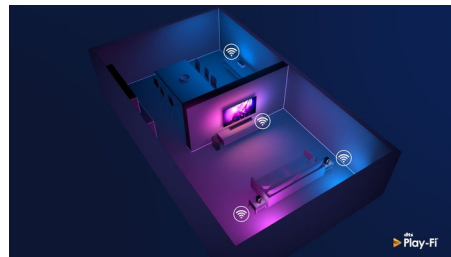

## DTS Play-Fi compatible

With DTS Play-Fi on your Philips TV you can connect to compatible speakers in any room.

Got wireless speakers in the kitchen? Listen to the movie while you make a snack, or keep up with the sports commentary while you get everyone drinks.