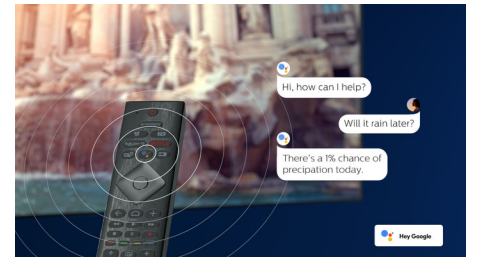

## DTS Play-Fi compatible

With DTS Play-Fi on your Philips TV you can connect to compatible speakers in any room.

Got wireless speakers in the kitchen? Listen to the movie while you make a snack, or keep up with the sports commentary while you get everyone drinks.

## AI voice control

Push a button on the remote to talk to the Google Assistant. Control the TV or Google Assistant-compatible smart home devices with your voice. Or ask Alexa to control the TV via Alexa-enabled devices.